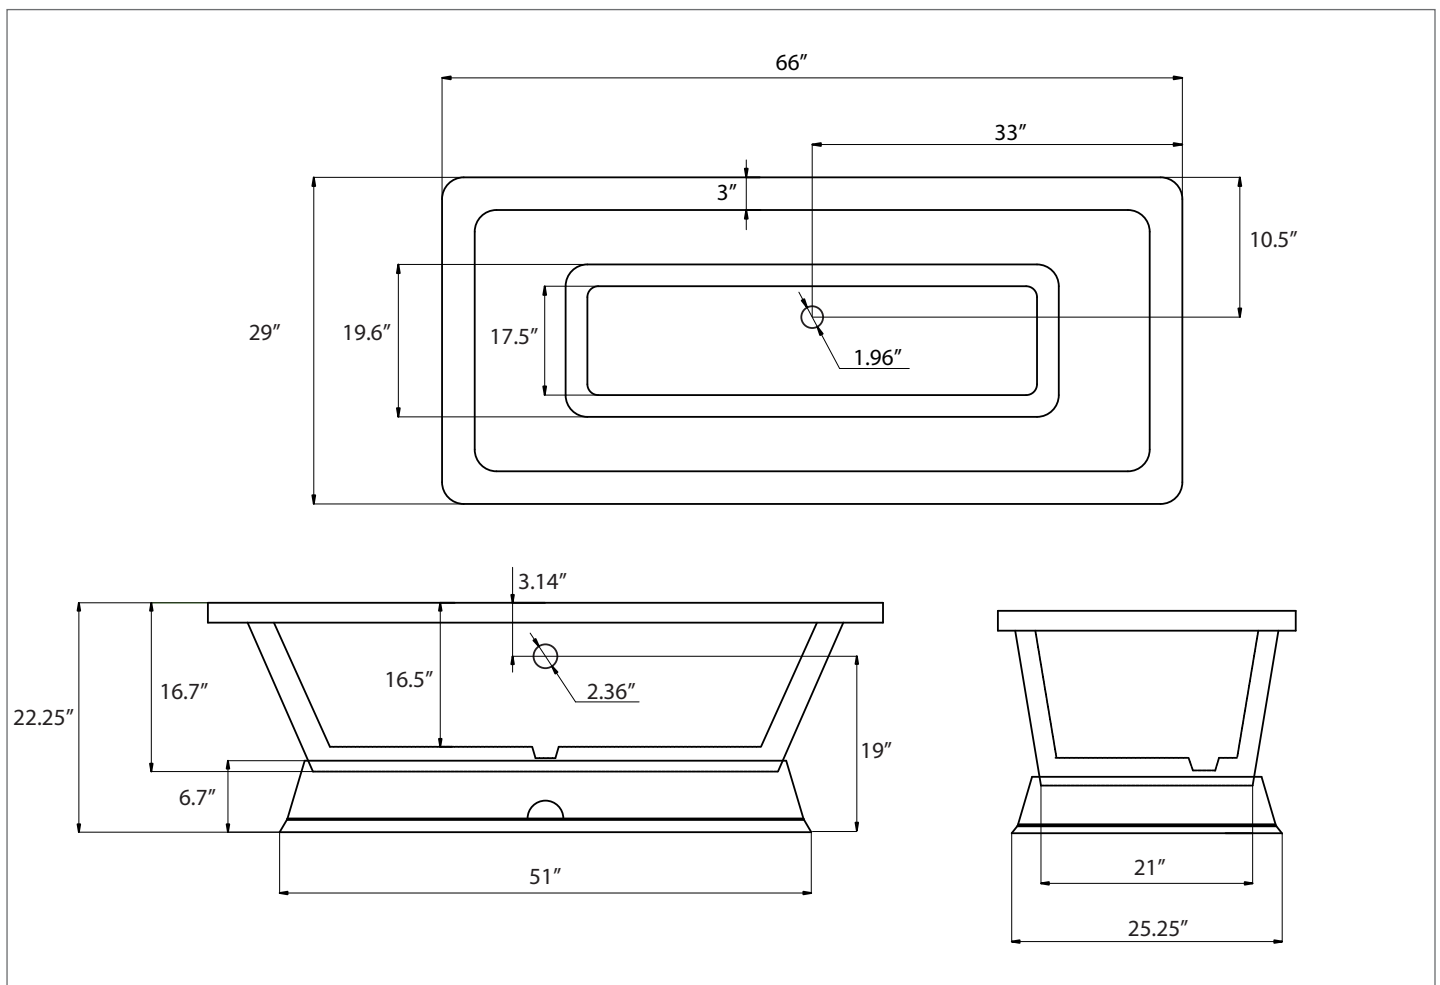

Warranty

Limited 25 year warranty to the original consumer purchaser covering defects in material and workmanship on tubs and bases. 5 Year limited finish warranty on tub feet and wooden components. See complete warranty statement for details