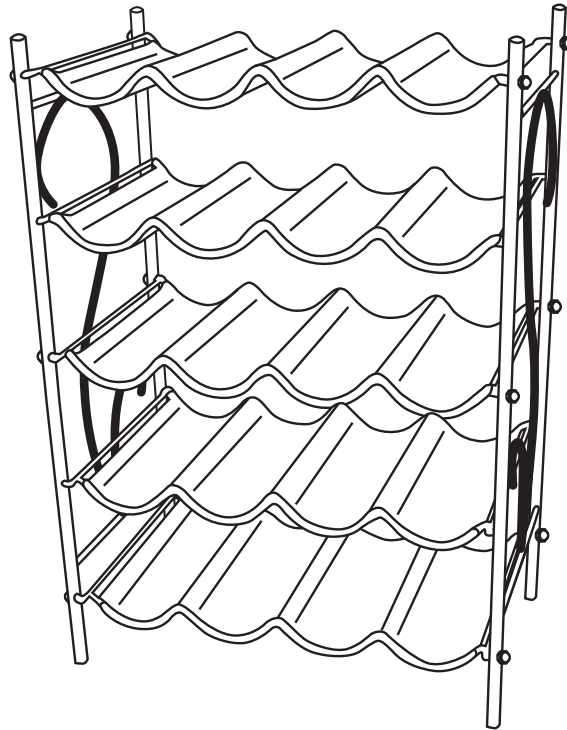

4D CONCEPTS
WICKER WINE RACK
263015

NEED ASSISTANCE ?

Call 4 D CONCEPTS directly for parts or assemble assistance

Individual stores do not stock part

Call our Toll-free number Five days a week, except holidays:

MODEL # :263015

PACKING CODE # : _____

It's important that you retain the model number and the packing code along with the original receipt of purchase for future reference.

A) 	B) 	C) 	D) 	E) 	F) 
9.1"Lx23.2"H	9.1"Lx23.2"H	15"Lx8.9"D	15"Lx8.9"D	Ø5 x 10 mm	20x105 mm
Right Panel 1 pc	Left Panel 1 pc	Shelf with bolt 3 pcs	Shelf 2 pcs	Nuts 12 pcs	Wrench 1pc