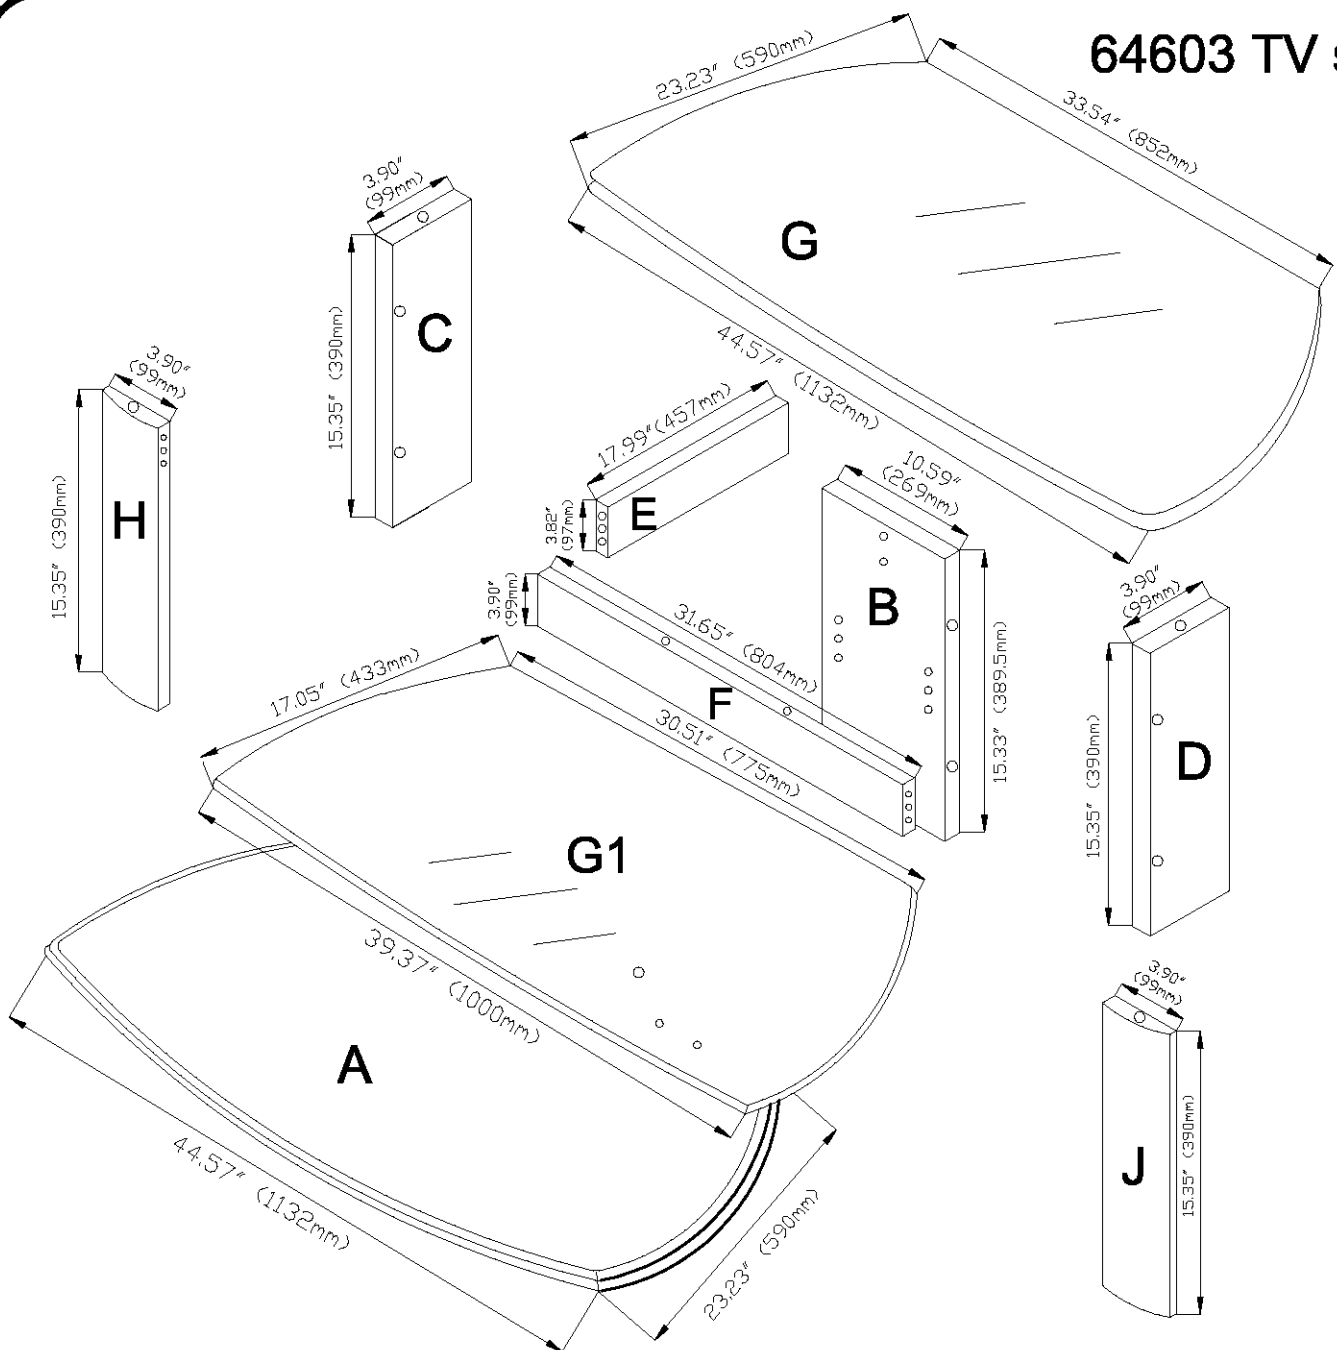

Model 64603 Packing code

It is important that you retain the model number and the packing code along with the original receipt of purchase for future reference.

Made in China

64603 TV stand

- KX3**

- LX3**

- MX14**
6 X 50 mm

- NX6**
8 X 35 mm

- PX12**
3.5 X 20 mm

- QX1**

- RX6**

- SX4**

- TX4**

- ZX1**