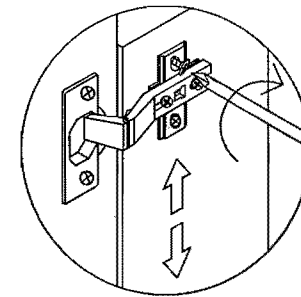

RX6

Door adjustment if required

10.

BACK SIDE

11.

12.

7mm Suitable drill bit
(for use with wall plug)