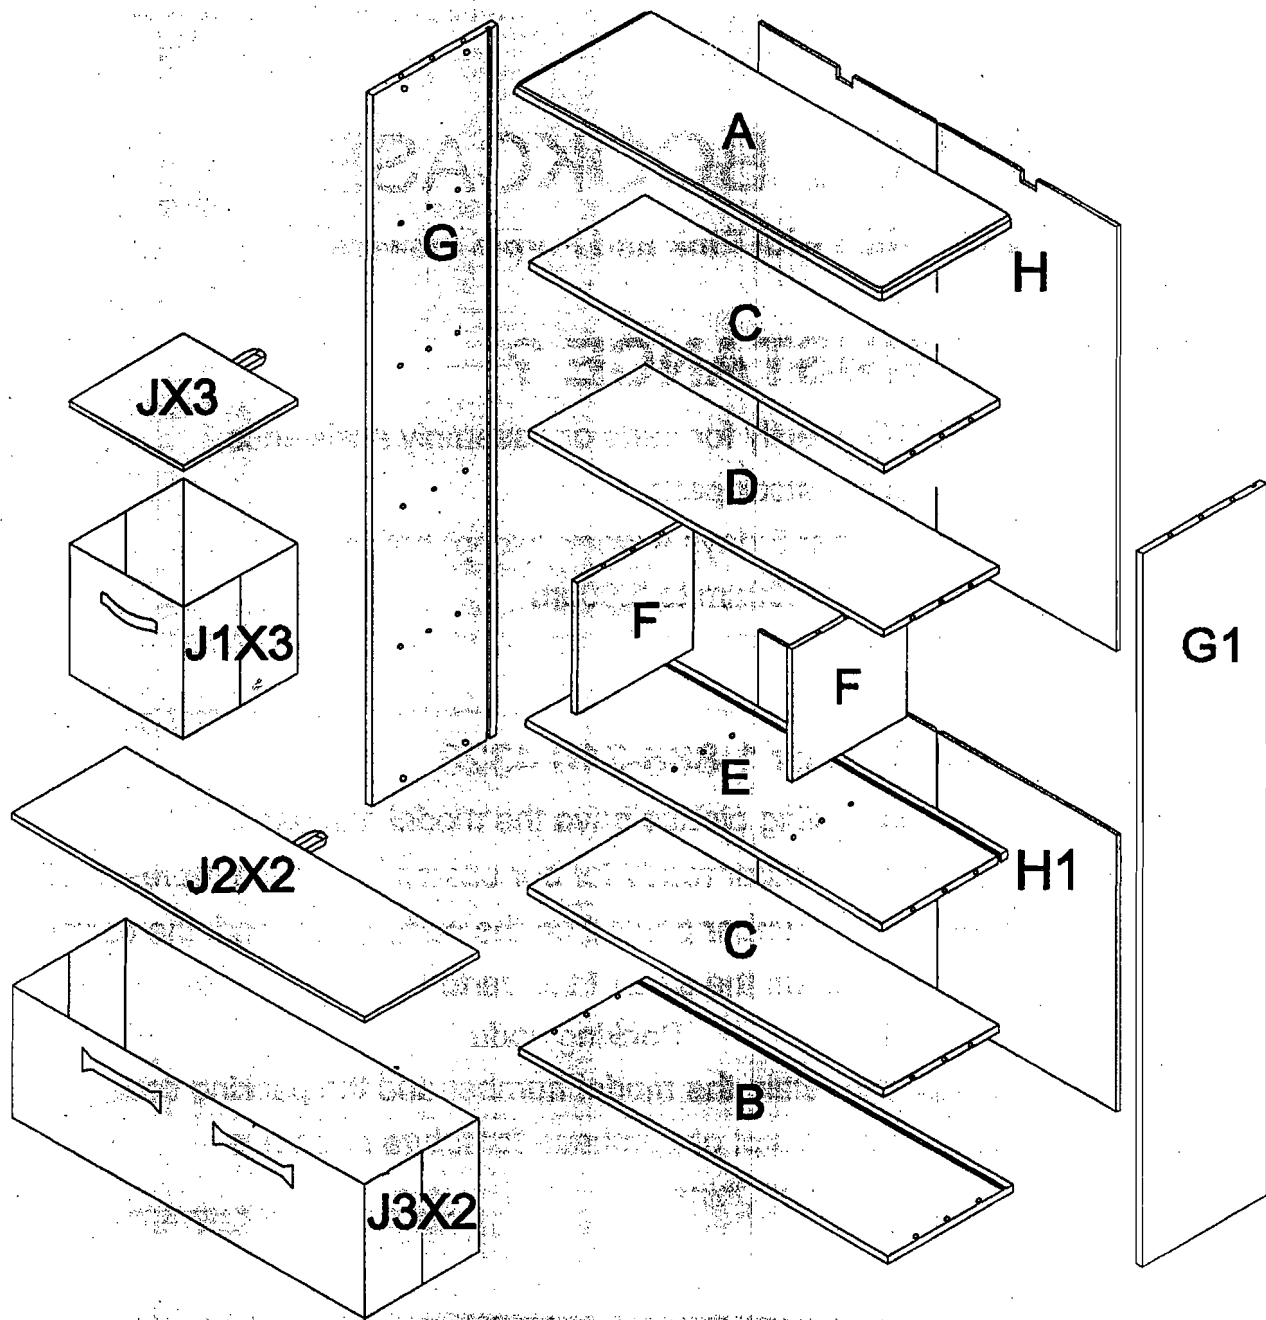

KX32	LX2	
MX16	NX8	N1X8
SX10	TX10	Sticker X8
WALL FIXINGS X 1 BAG		
U	V	
X2	X2	
X2	X2