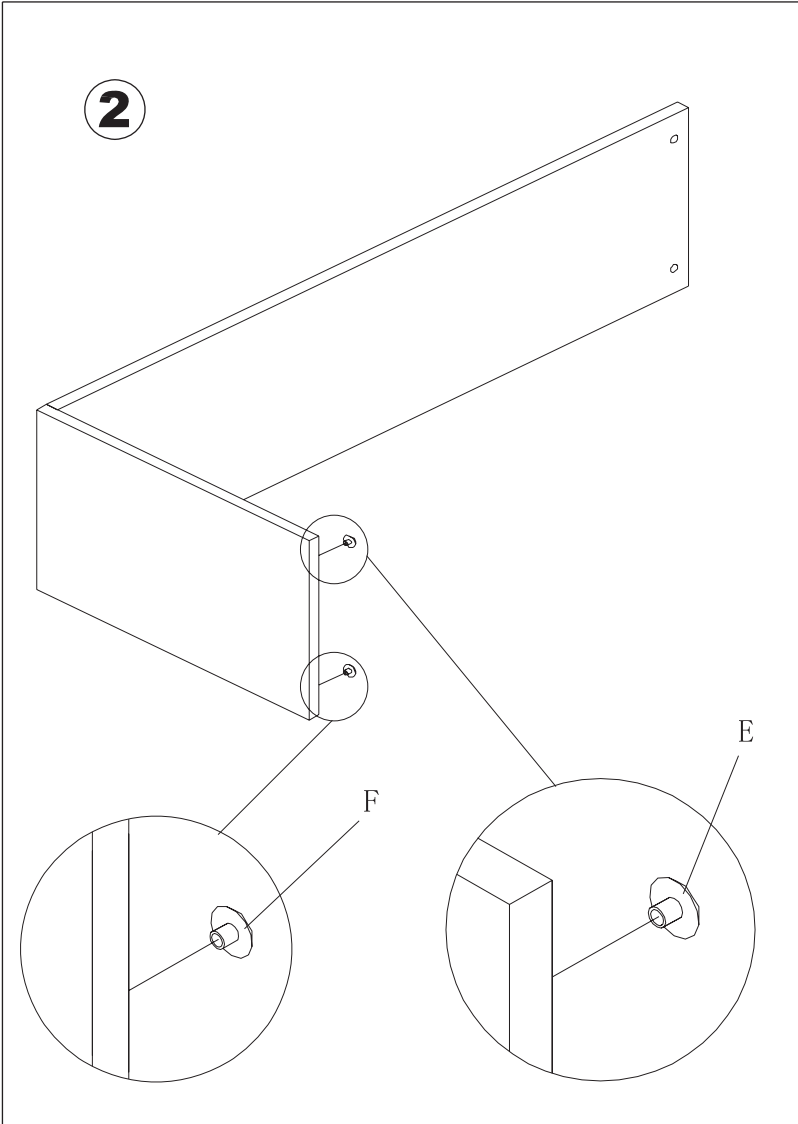

Model No. CRS48

**Corsica Reception
Return Screen**

ASSEMBLY INSTRUCTIONS

CALL 1-800-822-8037 FOR ASSISTANCE

PARTS LIST

Name	Part	Qty.
A		4
B		4
C		4
D		4
E		2

Name	Part	Qty.
F		4
G		1
H		1
I		1

1

2

2

3

3

SCREEN

TABLE

G

4