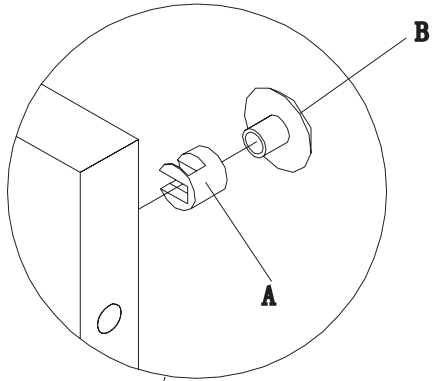

Model No. CRS48

**Corsica Reception
Return Screen**

ASSEMBLY INSTRUCTIONS

CALL 1-800-822-8037 FOR ASSISTANCE

PARTS LIST

Name	Part	Qty.
A		4
B		4
C		4
D		4
E		2

Name	Part	Qty.
F		4
G		1
H		1
I		1

1

2

2

3

3

SCREEN

TABLE

G

4