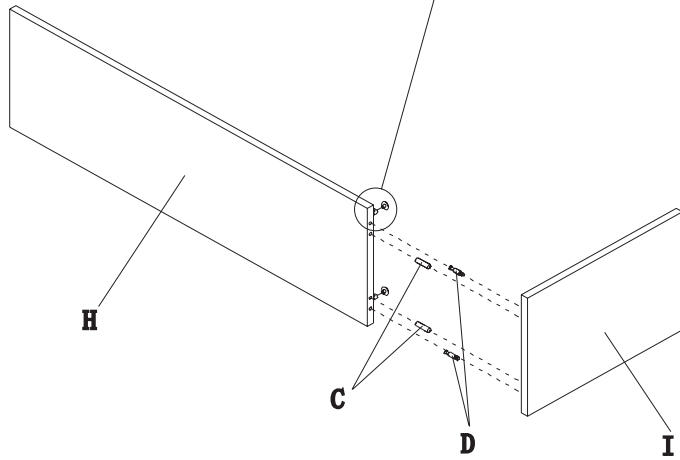

Model No. CRS48

**Corsica Reception
Return Screen**

ASSEMBLY INSTRUCTIONS

CALL 1-800-822-8037 FOR ASSISTANCE

PARTS LIST

Name	Part	Qty.
A		4
B		4
C		4
D		4
E		2

Name	Part	Qty.
F		4
G		1
H		1
I		1

1

2

2

3

3

SCREEN

TABLE

G

4