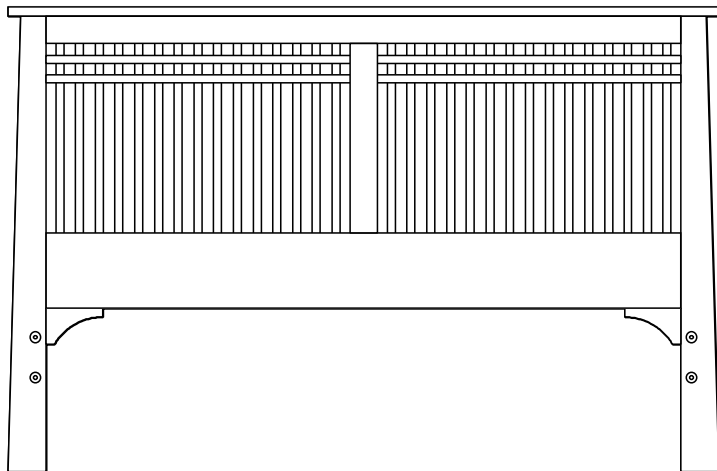

Solstice Headboard

1 Parts List

Headboard **x 1**

2 Hardware in this Box.

130mm Bolts
x 4

Wood Button
x 4