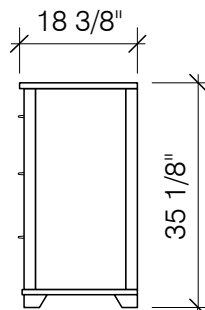

FRONT VIEW

SIDE VIEW

Juniper Mirror (CM-JUN-)
Box Dimensions

	H	W	L	m3
mm	1240	70	1165	0.101 m3
inches	48.8	2.8	45.9	3.57 cu.ft.

Box Weight

	Net	Gross
Kg	19	21
lbs	42	46

FRONT VIEW

SIDE VIEW

7 Drawers (CD-JUN-7A-)
Box Dimensions

	H	W	L	m3
mm	1595	595	917	0.782 m3
inches	62.8	23.4	36.1	27.63 cu.ft.

Box Weight

	Net	Gross
Kg	71	77
lbs	156	169

Assembled Product and Carton Dimensions*

Night & Day Furniture
www.nightanddayfurniture.com