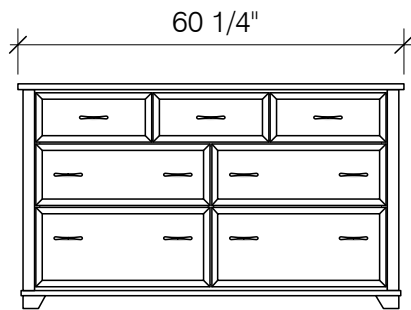

FRONT VIEW

SIDE VIEW

Juniper Mirror (CM-JUN-)
Box Dimensions

	H	W	L	m3
mm	1240	70	1165	0.101 m3
inches	48.8	2.8	45.9	3.57 cu.ft.

Box Weight

	Net	Gross
Kg	19	21
lbs	42	46

FRONT VIEW

SIDE VIEW

7 Drawers (CD-JUN-7A-)
Box Dimensions

	H	W	L	m3
mm	1595	595	917	0.782 m3
inches	62.8	23.4	36.1	27.63 cu.ft.

Box Weight

	Net	Gross
Kg	71	77
lbs	156	169

Assembled Product and Carton Dimensions*

Night & Day Furniture
www.nightanddayfurniture.com