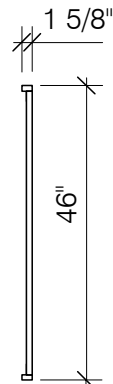

FRONT VIEW

SIDE VIEW

Juniper Mirror (CM-JUN-)
Box Dimensions

	H	W	L	m3
mm	1240	70	1165	0.101 m3
inches	48.8	2.8	45.9	3.57 cu.ft.

Box Weight

	Net	Gross
Kg	19	21
lbs	42	46

FRONT VIEW

SIDE VIEW

7 Drawers (CD-JUN-7A-)
Box Dimensions

	H	W	L	m3
mm	1595	595	917	0.782 m3
inches	62.8	23.4	36.1	27.63 cu.ft.

Box Weight

	Net	Gross
Kg	71	77
lbs	156	169

Assembled Product and Carton Dimensions*

Night & Day Furniture
www.nightanddayfurniture.com