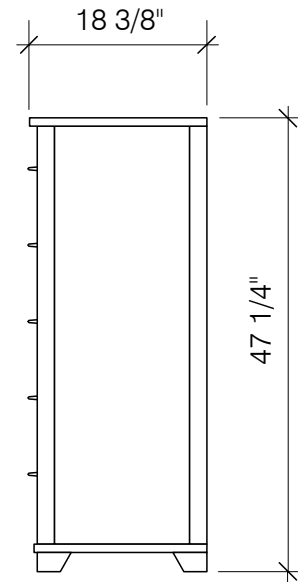

FRONT VIEW

SIDE VIEW

5 Drawers (CD-JUN-5A-)

Box Dimensions

	H	W	L	m3
mm	1225	535	985	0.646 m3
inches	48.2	21.1	38.8	22.80 cu.ft.

Box Weight

	Net	Gross
Kg	61	67
lbs	134	147

Assembled Product and Carton Dimensions*