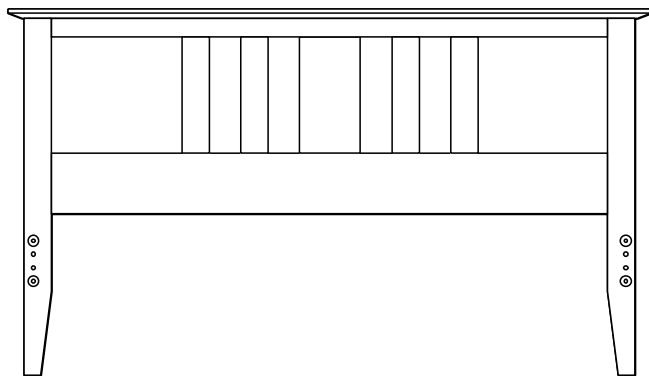

Thyme Headboard

1 Parts List

Headboard **x 1**

2 Hardware in this Box.

80mm Bolts
x 4

Wood Button
x 4