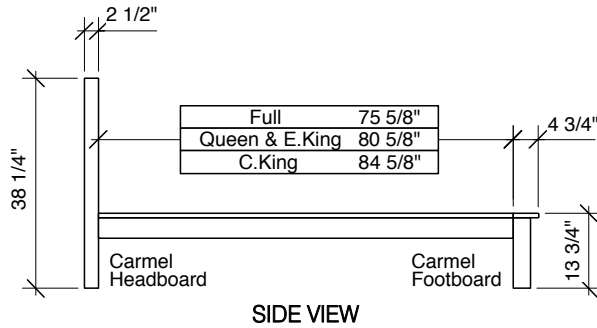

SIDE VIEW

Assembled Product and Carton Dimensions *

Carmel

SPICES BEDROOM COLLECTION

Night & Day Furniture
www.nightanddayfurniture.com

Headboard - Box 1 of 4

Box Dimensions

Full / Queen
(GCH-FQ-)
C.King / E.King
(GCH-CEKG-)

	H	W	L	m3
mm	80	1025	1815	0.149 m3
inches	3 1/8	40 3/8	71 1/2	5.26 cu.ft.
mm	80	1025	2220	0.182 m3
inches	3 1/8	40 3/8	87 3/8	6.43 cu.ft.

Box Weight

	Net	Gross
Kg	12.9	16.5
lbs	28.4	36.3
Kg	14.5	18.7
lbs	31.9	41.1

Footboard - Box 2 of 4

Box Dimensions

Full
(GCF-FUL-)
Queen
(GCF-QEN-)
Eastern King
(GCF-EKG-)
California King
(GCF-CKG-)

	H	W	L	m3
mm	135	365	1600	0.079 m3
inches	5 3/8	14 3/8	63	2.78 cu.ft.
mm	135	365	1750	0.086 m3
inches	5 3/8	14 3/8	68 7/8	3.05 cu.ft.
mm	135	365	2160	0.106 m3
inches	5 3/8	14 3/8	85	3.76 cu.ft.
mm	135	365	2060	0.102 m3
inches	5 3/8	14 3/8	81 1/8	3.58 cu.ft.

Box Weight

	Net	Gross
Kg	5.9	7.5
lbs	13.0	16.5
Kg	6.7	8.3
lbs	14.7	18.3
Kg	8.2	10.3
lbs	18.0	22.7
Kg	7.6	9.5
lbs	16.7	20.9

Rails - Box 3 of 4

Box Dimensions

Full
(GCR-FUL-)
Queen
(GCR-QEN-)
Eastern King
(GCR-EKG-)
California King
(GCR-CKG-)

	H	W	L	m3
mm	155	165	1990	0.051 m3
inches	6 1/8	6 1/2	78 3/8	1.80 cu.ft.
mm	155	165	2125	0.054 m3
inches	6 1/8	6 1/2	83 5/8	1.92 cu.ft.
mm	155	165	2125	0.054 m3
inches	6 1/8	6 1/2	83 5/8	1.92 cu.ft.
mm	155	165	2210	0.057 m3
inches	6 1/8	6 1/2	87	2.00 cu.ft.

Box Weight

	Net	Gross
Kg	12.2	13.5
lbs	26.8	29.7
Kg	10.8	12.2
lbs	23.8	26.8
Kg	11.2	12.5
lbs	24.6	27.5
Kg	14	15.5
lbs	30.8	34.1

Slats - Box 4 of 4

Box Dimensions

Full
(GCS-FUL-)
Queen
(GCS-QEN-)
Eastern King
(GCS-EKG-)
California King
(GCS-CKG-)

	H	W	L	m3
mm	135	175	1430	0.034 m3
inches	5 3/8	6 7/8	56 1/4	1.19 cu.ft.
mm	135	175	1585	0.037 m3
inches	5 3/8	6 7/8	62 3/8	1.32 cu.ft.
mm	135	175	1980	0.047 m3
inches	5 3/8	6 7/8	78	1.65 cu.ft.
mm	135	175	1890	0.045 m3
inches	5 3/8	6 7/8	74 3/8	1.58 cu.ft.

Box Weight

	Net	Gross
Kg	15.5	16.4
lbs	34.1	36.1
Kg	17.5	18.5
lbs	38.5	40.7
Kg	17.2	18.7
lbs	37.8	41.1
Kg	17.8	19.2
lbs	39.2	42.2

*Please Note: The above weights and measures may be subject to change without notice.