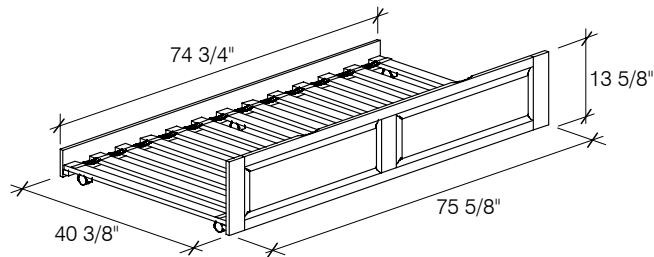

Daybed Extension Drawers

Drawers For Daybeds And Bunk Beds

Trundle Bed For Daybeds And Bunk Beds

Daybed Extension Drawers (DBE-)

	Box Dimensions			
	H	W	L	m3
mm	285	505	1050	0.151 m3
inches	11.2	19.9	41.3	5.34 cu.ft.

	Box Weight	
	Net	Gross
Kg	39	41
lbs	86	90

Drawers for Daybeds and Bunk Beds (PDR-CIN-)

	Box Dimensions			
	H	W	L	m3
mm	100	380	1970	0.075 m3
inches	3.9	15	77.6	2.64 cu.ft.

	Box Weight	
	Net	Gross
Kg	13	15
lbs	29	33

Trundle Bed for Daybeds and Bunk Beds

Face & Bed Rails - Box 1 of 2 (PBT1-TWN-)

	Box Dimensions			
	H	W	L	m3
mm	100	380	1970	0.075 m3
inches	3.9	15	77.6	2.64 cu.ft.

	Box Weight	
	Net	Gross
Kg	13	15
lbs	29	33

Slats - Box 2 of 2 (PBT2-TWN-)

	Box Dimensions			
	H	W	L	m3
mm	130	160	1030	0.021 m3
inches	5.1	6.3	40.6	0.76 cu.ft.

	Box Weight	
	Net	Gross
Kg	8.5	9.5
lbs	19	21

Assembled Product and Carton Dimensions*

Night & Day Furniture