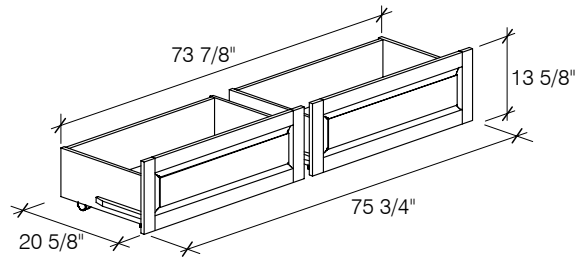

Daybed Extension Drawers

Drawers For Daybeds And Bunk Beds

Trundle Bed For Daybeds And Bunk Beds

Daybed Extension Drawers (DBE-)

	Box Dimensions			
	H	W	L	m3
mm	285	505	1050	0.151 m3
inches	11.2	19.9	41.3	5.34 cu.ft.

	Box Weight	
	Net	Gross
Kg	39	41
lbs	86	90

Drawers for Daybeds and Bunk Beds (PDR-CIN-)

	Box Dimensions			
	H	W	L	m3
mm	100	380	1970	0.075 m3
inches	3.9	15	77.6	2.64 cu.ft.

	Box Weight	
	Net	Gross
Kg	13	15
lbs	29	33

Trundle Bed for Daybeds and Bunk Beds

Face & Bed Rails - Box 1 of 2 (PBT1-TWN-)

	Box Dimensions			
	H	W	L	m3
mm	100	380	1970	0.075 m3
inches	3.9	15	77.6	2.64 cu.ft.

	Box Weight	
	Net	Gross
Kg	13	15
lbs	29	33

Slats - Box 2 of 2 (PBT2-TWN-)

	Box Dimensions			
	H	W	L	m3
mm	130	160	1030	0.021 m3
inches	5.1	6.3	40.6	0.76 cu.ft.

	Box Weight	
	Net	Gross
Kg	8.5	9.5
lbs	19	21

Assembled Product and Carton Dimensions*

Night & Day Furniture