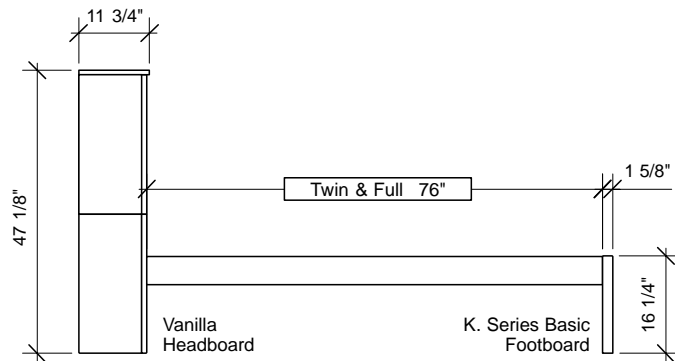

VANILLA HEADBOARD

K. SERIES BASIC FOOTBOARD

SIDE VIEW

Headboard - Box 1 of 4

Box Dimensions					
	H	W	L	m3	
Twin (KH-VAN-TWN-)	mm	670	360	1280	0.309 m3
	inches	26 3/8"	14 1/8"	50 3/8"	10.90 cu.ft.
Full (KH-VAN-FUL-)	mm	670	360	1660	0.400 m3
	inches	26 3/8"	14 1/8"	65 3/8"	14.14 cu.ft.

Box Weight		
	Net	Gross
Kg	n/a	n/a
lbs	n/a	n/a
Kg	n/a	n/a
lbs	n/a	n/a

Twin  
(KH-VAN-TWN-)  
Full  
(KH-VAN-FUL-)

K. Series Footboard - Box 2 of 4

Box Dimensions					
	H	W	L	m3	
Twin (KF-BAS-TWN-)	mm	60	500	1160	0.035 m3
	inches	2 3/8"	19 5/8"	45 5/8"	1.23 cu.ft.
Full (KF-BAS-FUL-)	mm	60	500	1540	0.046 m3
	inches	2 3/8"	19 5/8"	60 5/8"	1.63 cu.ft.

Box Weight		
	Net	Gross
Kg	6	7
lbs	13	15
Kg	n/a	n/a
lbs	n/a	n/a

Twin  
(KF-BAS-TWN-)  
Full  
(KF-BAS-FUL-)

K. Series Rails - Box 3 of 4

Box Dimensions					
	H	W	L	m3	
Twin (KQ-TWN-)	mm	92	220	1980	0.040 m3
	inches	3 5/8"	8 5/8"	78"	1.42 cu.ft.
Full (KQ-FUL-)	mm	115	220	1980	0.50 m3
	inches	4 1/2"	8 5/8"	78"	1.77 cu.ft.

Box Weight		
	Net	Gross
Kg	n/a	n/a
lbs	n/a	n/a
Kg	n/a	n/a
lbs	n/a	n/a

Twin  
(KQ-TWN-)  
Full  
(KQ-FUL-)

Slats - Box 4 of 4

Box Dimensions					
	H	W	L	m3	
Twin (PS-TWN-)	mm	115	215	1050	0.026 m3
	inches	4 1/2"	8 1/2"	41 3/8"	0.92 cu.ft.
Full (PS-FUL-)	mm	115	215	1430	0.035 m3
	inches	4 1/2"	8 1/2"	56 1/4"	1.25 cu.ft.