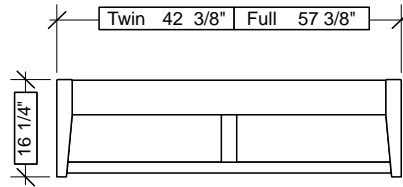

VANILLA HEADBOARD

K. SERIES BASIC FOOTBOARD

SIDE VIEW

Headboard - Box 1 of 4

Box Dimensions					
	H	W	L	m3	
Twin (KH-VAN-TWN-)	mm	670	360	1280	0.309 m3
	inches	26 3/8"	14 1/8"	50 3/8"	10.90 cu.ft.
Full (KH-VAN-FUL-)	mm	670	360	1660	0.400 m3
	inches	26 3/8"	14 1/8"	65 3/8"	14.14 cu.ft.

Box Weight		
	Net	Gross
Kg	n/a	n/a
lbs	n/a	n/a
Kg	n/a	n/a
lbs	n/a	n/a

Twin  
(KH-VAN-TWN-)  
Full  
(KH-VAN-FUL-)

K. Series Footboard - Box 2 of 4

Box Dimensions					
	H	W	L	m3	
Twin (KF-BAS-TWN-)	mm	60	500	1160	0.035 m3
	inches	2 3/8"	19 5/8"	45 5/8"	1.23 cu.ft.
Full (KF-BAS-FUL-)	mm	60	500	1540	0.046 m3
	inches	2 3/8"	19 5/8"	60 5/8"	1.63 cu.ft.

Box Weight		
	Net	Gross
Kg	6	7
lbs	13	15
Kg	n/a	n/a
lbs	n/a	n/a

Twin  
(KF-BAS-TWN-)  
Full  
(KF-BAS-FUL-)

K. Series Rails - Box 3 of 4

Box Dimensions					
	H	W	L	m3	
Twin (KQ-TWN-)	mm	92	220	1980	0.040 m3
	inches	3 5/8"	8 5/8"	78"	1.42 cu.ft.
Full (KQ-FUL-)	mm	115	220	1980	0.50 m3
	inches	4 1/2"	8 5/8"	78"	1.77 cu.ft.

Box Weight		
	Net	Gross
Kg	n/a	n/a
lbs	n/a	n/a
Kg	n/a	n/a
lbs	n/a	n/a

Twin  
(KQ-TWN-)  
Full  
(KQ-FUL-)

Slats - Box 4 of 4

Box Dimensions					
	H	W	L	m3	
Twin (PS-TWN-)	mm	115	215	1050	0.026 m3
	inches	4 1/2"	8 1/2"	41 3/8"	0.92 cu.ft.
Full (PS-FUL-)	mm	115	215	1430	0.035 m3
	inches	4 1/2"	8 1/2"	56 1/4"	1.25 cu.ft.