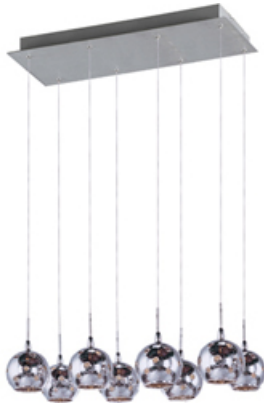

Product Specifications for E20107-81

Job Name:	Job Type:
Quantity:	Comments:

E20107-81
Starburst 8-Light Pendant

Finish

Satin Nickel / Polished Chrome

Glass/Shade

Mirror Chrome

Product Category

Lamping

Number of Bulb(s)	8
Light Type	Xenon
Bulb Type	12V G4
Max Bulb Wattage	20
Max Fixture Wattage	160
Rated Life	±2,000 Hours
Rated Lumens	±2,560
Color Temp	±2,900 K
Bulb(s) Included	Yes
Light Up/Down	N/A
Beam Spread	N/A
CRI	N/A
Photo Cell Included	N/A
Ballast/Driver/Transformer	Yes
Dimmable	Low-Voltage

Measurements

Width	23.50"
Height	6.00"
Length	N/A
Extension	N/A
Back Plate Width	N/A
Back Plate Height	N/A
HCO	N/A
Min Overall Height	N/A
Max Overall Height	125.00"
Hanging Weight	N/A
Height Adjustable	Yes
Slope	N/A
Chain Length	N/A
Wire Length	118.00"
Canopy Width	N/A
Canopy Height	N/A
Canopy Length	N/A