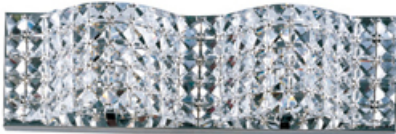

Product Specifications for E24276-20PC

Job Name:	Job Type:
Quantity:	Comments:

E24276-20PC
Wave 2-Light Bath Vanity

Finish
Polished Chrome

Glass/Shade
Crystal

Product Category
Bath Vanity

Lamping

Number of Bulb(s)	2
Light Type	Xenon
Bulb Type	G9
Max Bulb Wattage	40
Max Fixture Wattage	80
Rated Life	±2,000 Hours
Rated Lumens	±1,000
Color Temp	±2,900 K
Bulb(s) Included	Yes
Light Up/Down	N/A
Beam Spread	N/A
CRI	N/A
Photo Cell Included	N/A
Ballast/Driver/Transformer	No
Dimmable	Standard

Measurements

Width	N/A
Height	5.00"
Length	18.00"
Extension	3.50"
Back Plate Width	N/A
Back Plate Height	N/A
HCO	N/A
Min Overall Height	N/A
Max Overall Height	N/A
Hanging Weight	3.08 lb(s)
Height Adjustable	N/A
Slope	N/A
Chain Length	N/A
Wire Length	N/A
Canopy Width	N/A
Canopy Height	N/A
Canopy Length	N/A