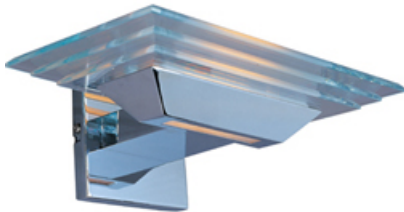

Product Specifications for E20721-18

Job Name:	Job Type:
Quantity:	Comments:

**E20721-18**  
**Strato 1-Light Wall Mount**

**Finish**  
Polished Chrome

**Glass/Shade**  
Clear

**Product Category**  
Wall Sconce