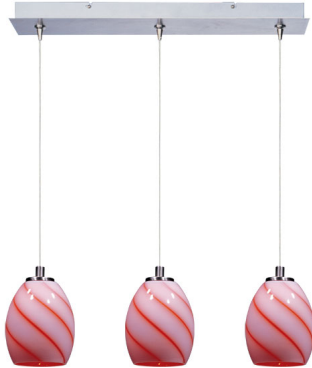

Product Specifications for E94838-109SN

Job Name:	Job Type:
Quantity:	Comments:

E94838-109SN
Minx 3-Light RapidJack Pendant and Canopy

Finish
Satin Nickel

Glass/Shade
Tangerine Swirl

Product Category

Lamping

Number of Bulb(s)	3
Light Type	Xenon
Bulb Type	12V GY6.35 T4
Max Bulb Wattage	50
Max Fixture Wattage	150
Rated Life	±2,000 Hours
Rated Lumens	±2,250
Color Temp	±2,900 K
Bulb(s) Included	Yes
Light Up/Down	N/A
Beam Spread	N/A
CRI	N/A
Photo Cell Included	N/A
Ballast/Driver/Transformer	Yes
Dimmable	Low-Voltage

Measurements

Width	4.50"
Height	7.50"
Length	24.25"
Extension	N/A
Back Plate Width	N/A
Back Plate Height	N/A
HCO	N/A
Min Overall Height	N/A
Max Overall Height	128.75"
Hanging Weight	N/A
Height Adjustable	Yes
Slope	N/A
Chain Length	N/A
Wire Length	180.00"
Canopy Width	4.3"
Canopy Height	1.3"
Canopy Length	24.3"