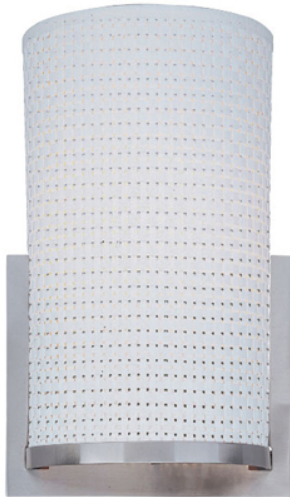

Product Specifications for E95184-100SN

Job Name:	Job Type:
Quantity:	Comments:

**E95184-100SN**  
**Elements 1-Light Wall Sconce**

The Elements Collection offers the freedom of choice in lighting design. Start with the style selection—pendant, mini pendant, or wall sconce—then choose the right shape, square or circular, for the space. Wrap the lamp in one of four fabrics that will make just the right statement: Grass Cloth, White Weave, White Pleat, or Crimson. Finally, choose the perfect light source for the task. Whether fluorescent, xenon, or incandescent, this collection brings together all the right elements.

**Finish**  
Satin Nickel

**Glass/Shade**

**Product Category**  
Wall Sconce

**Lamping**

Number of Bulb(s)	1
Light Type	Fluorescent
Bulb Type	GU24
Max Bulb Wattage	18
Max Fixture Wattage	18
Rated Life	±10,000 Hours
Rated Lumens	±1,355
Color Temp	±2,700 K
Bulb(s) Included	Yes
Light Up/Down	N/A
Beam Spread	N/A
CRI	N/A
Photo Cell Included	N/A
Ballast	N/A