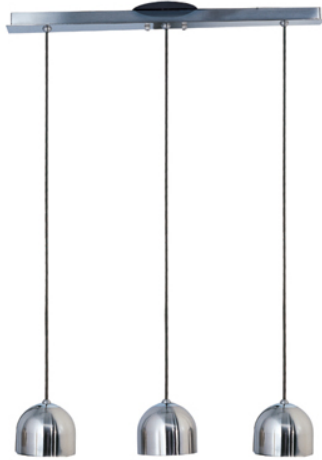

Product Specifications for E30603-74

Job Name:	Job Type:
Quantity:	Comments:

**E30603-74  
Brahma 3-Light Pendant**

Bold domes in glossy white, satiny nickel, or matte black descend from the ceiling on strong metal rods. The five-foot drop makes a dramatic entrance into the space and effectively illuminates the scene. Whether a solitary soldier or multiples lined up for duty, these stately light sources communicate confidence and class in any setting.

**Finish**

Satin Nickel

**Glass/Shade**

Satin Nickel

**Product Category**

Island Pendant

**Lamping**

Number of Bulb(s)	3
Light Type	Xenon
Bulb Type	G9 T4
Max Bulb Wattage	40
Max Fixture Wattage	120
Rated Life	±2,900 Hours
Rated Lumens	±1,500
Color Temp	±2,000 K
Bulb(s) Included	Yes
Light Up/Down	N/A
Beam Spread	N/A
CRI	N/A
Photo Cell Included	N/A
Ballast	N/A

**Measurements**

Width	4.50"
Height	5.00"
Length	24.50"
Extension	N/A
Back Plate Width	N/A
Back Plate Height	N/A
HCO	N/A
Min Overall Height	N/A
Max Overall Height	125.00"
Hanging Weight	6.00 lb(s)
Height Adjustable	Yes
Slope	N/A