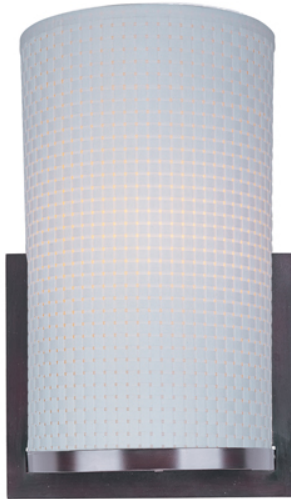

Product Specifications for E95184-100OI

Job Name:	Job Type:
Quantity:	Comments:

E95184-100OI
Elements 1-Light Wall Sconce

The Elements Collection offers the freedom of choice in lighting design. Start with the style selection—pendant, mini pendant, or wall sconce—then choose the right shape, square or circular, for the space. Wrap the lamp in one of four fabrics that will make just the right statement: Grass Cloth, White Weave, White Pleat, or Crimson. Finally, choose the perfect light source for the task. Whether fluorescent, xenon, or incandescent, this collection brings together all the right elements.

Finish
Oil Rubbed Bronze

Glass/Shade

Product Category
Wall Sconce

Lamping

Number of Bulb(s)	1
Light Type	Fluorescent
Bulb Type	GU24
Max Bulb Wattage	18
Max Fixture Wattage	18
Rated Life	±10,000 Hours
Rated Lumens	±1,355
Color Temp	±2,700 K
Bulb(s) Included	Yes
Light Up/Down	N/A
Beam Spread	N/A
CRI	N/A
Photo Cell Included	N/A
Ballast	N/A