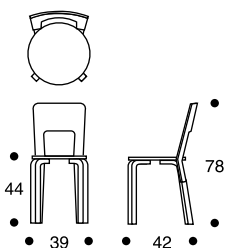

artek
artek.fi