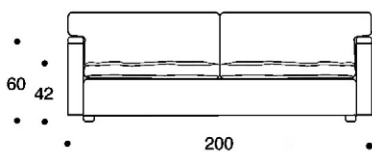

SOFA 591

Holzgestell, zig-zag Sprungfeder,
Beine Eschenfurnier.
Loskissen:
PU Schaumstoff und Dacron
mit Fiberstoffe.
Bezogen mit Stoff oder Leder.