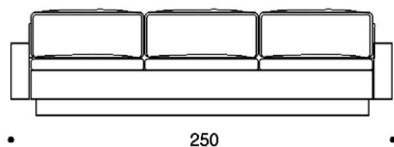

SOFA 589
SOFA 590

Wooden frame, zig-zag-springs,
plinth in ash.
Loose cushions:
mixed down/feather filling with inner
cushion.
Upholstered with fabric or leather.

SOFA 589
SOFA 590

Holzgestell, zig-zag Sprungfeder,
Sockel Eschenfurnier.
Loskissen:
Daunen/Feder-Mischung mit
Innenkissen.
Bezogen mit Stoff oder Leder.

artek
artek.fi