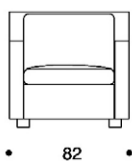

SOFA 593
SOFA 594
ARMCHAIR 595

Wooden frame, zig-zag-springs, legs in birch.
Seat cushions: PU foam and dacron.
Back cushions: PU crush and mixed down/feather filling, PU foam and dacron.
All cushions with covering fabric.
Removable or non-removable upholstery with fabric or leather.

SOFA 593
SOFA 594
SESSEL 595

Holzgestell, zig-zag Sprungfeder, Beine Birke.
Sitzkissen: PU Schaumstoff und Dacron.
Rückenkissen: Schaumstoffflocken und Daunen/Feder-Mischung, PU Schaumstoff und Dacron.
Alle Kissen mit Fiberstoff.
Fester oder abnehmbarer Bezug mit Stoff oder Leder.

artek
artek.fi