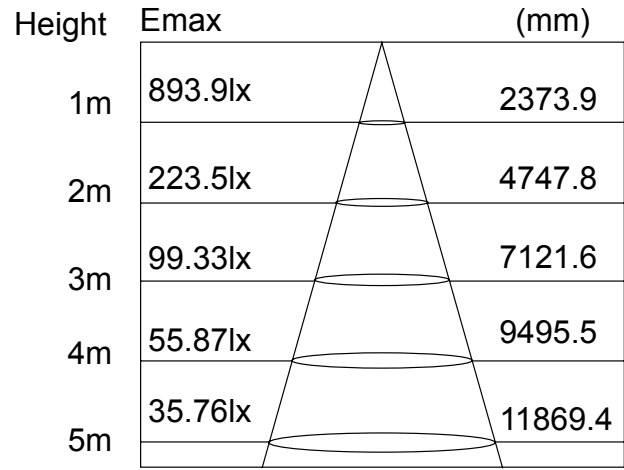

VBLFL-824-4-40:

Accessories:

VBLFL-12V-ALICLIP

Allows you to power the floodlight through your car / boat or caravan battery

VBLFL-12V-CIGLIGH:

Allows you to power the floodlight through your car cigarette lighter