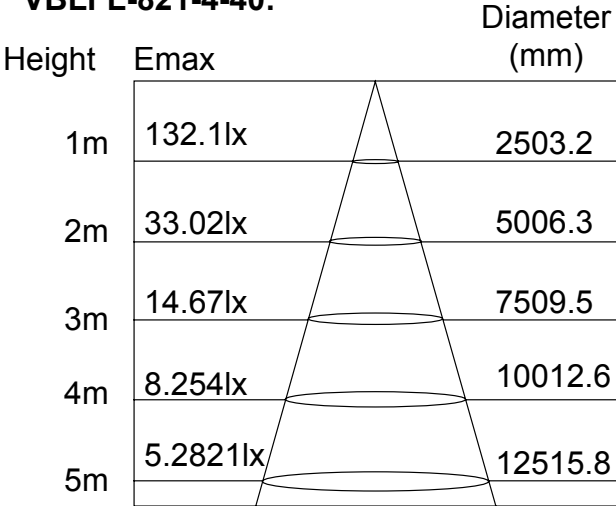

Specifications:

Model Number	VBLFL-821-4-40	VBLFL-822-4-40	VBLFL-823-4-40	VBLFL-824-4-40
Wattage	5W	10W	20W	30W
Input Voltage	DC12-24V	DC12-24V	DC12-24V	DC12-24V
LED Source	Bridgelux	Bridgelux	Bridgelux	Bridgelux
Colour Temp	4000K	4000K	4000K	4000K
Lumens Output	399lm	798lm	1596lm	2394lm
Luminaire Efficacy	79.80Lm/W	79.80Lm/W	79.80Lm/W	79.80Lm/W
CRI	75	75	75	75
Beam Angle	120°	120°	120°	120°
IP Rating	IP65	IP65	IP65	IP65
Lamp Life	50,000 hours	50,000 hours	50,000 hours	50,000 hours
Dimension (mm)	155 x 105 x 90mm	155 x 105 x 90mm	180 x 140 x 100mm	225 x 183 x 130mm
Weight per Item	1.5kg	1.5kg	1.8kg	2.6kg
Safety Certificates	RCM 5614	RCM 5614	RCM 5614	RCM 5614
Warranty	3 years	3 years	3 years	3 years
Replacement	50W Halogen	100W Halogen	35W Metal Halide	70W Metal Halide

VBLFL-821-4-40: