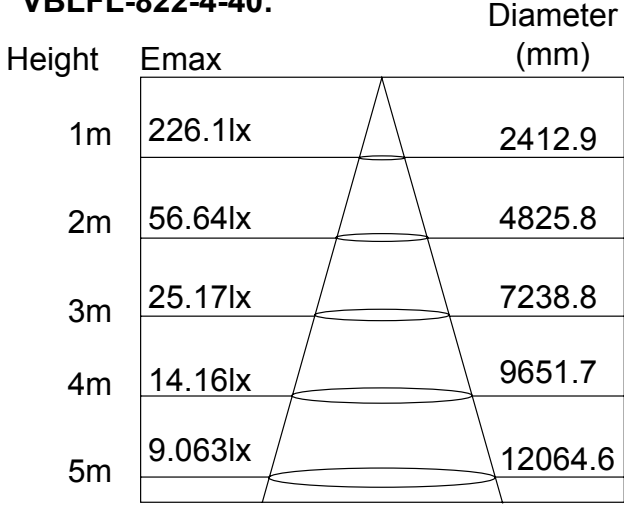

VBLFL-822-4-40: