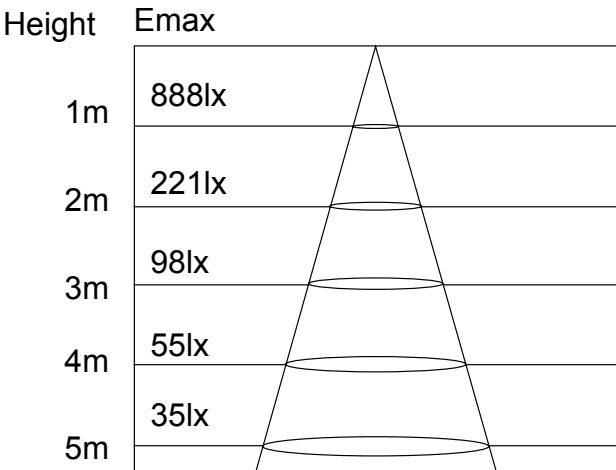

VBLFL-823-4-40: