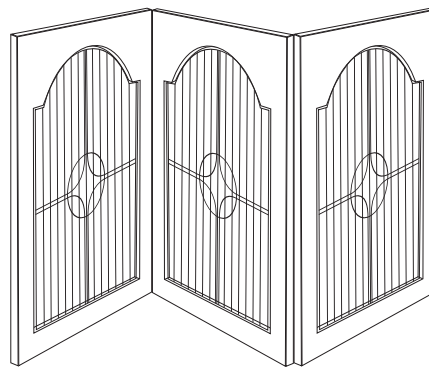

FREE STANDING GATE

ITEM# 04111

ITEM# 04112

ITEM# 04113

ITEM# 04114

Majestic Pet free standing pet gates are ideal for keeping your animals confined, while still keeping your home elegant. Built with solid-wood and double hinged construction, these gates are both durable and versatile. Gates are ready to use right out of the box, no assembly required. And, most important, no mounting to your walls means no unsightly holes or smudges when gates are stored.

FEATURES:

- Gate is designed for use with pets **10lbs – 50lbs**.
- Fits all hallway and door openings.
- Folds into 1 panel for easy storage and transport [26" x 36"].
- 36" height allows for containment of most pets.
- Overall length of 78" will enclose most openings.
- Double jointed hinges allow gate to be used in **Z**-shape or **C**-shaped configurations.

« 'C' Configuration 26" Min 65" Max Width »

« 'Z' Configuration 53" Min 69" Max Width »