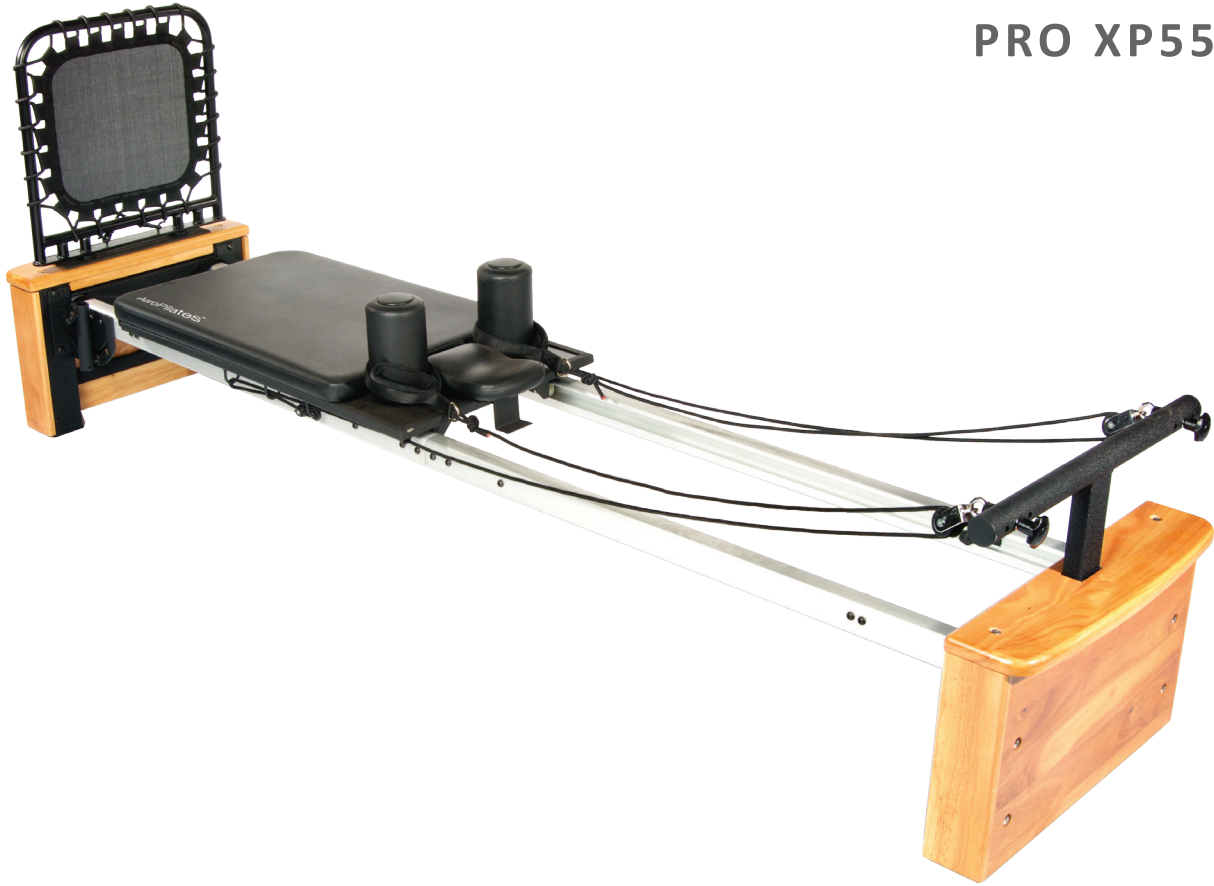

## PRO XP557

- Longer rails (98" long) accommodate taller users
- Four commercial steel springs provide resistance
- Commercial grade wheels for smoothest carriage glide
- Adjustable headrest and oversized high density foam shoulder pads offer additional support and comfort
- Reformer is elevated 15 inches to allow for more advanced exercises
- Aluminum rails and oak-finished wood construction
- Adjustable ropes, straps, and hand grips to fit any user
- Footbar adjusts to three positions

Assembled dimensions: 15" tall x 98" long x 23.25" wide