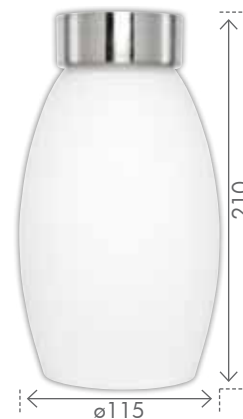

## BATTEN FIX

**DIY**  
EASY INSTALLATION

60w  
max

Modern Do-It-Yourself ceiling light fixture with white frosted glass and brushed steel metalware.

Code:	<b>100657/..</b>
<b>05</b> WHITE	 9 312641 006572 >