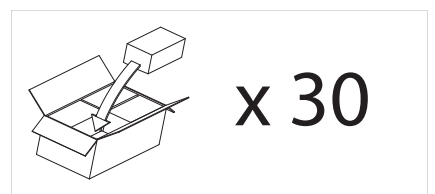

1 x 40w G9		1 x 28w incl.
---------------	--	------------------

Zones	2	3
-------	----------	----------

Astro Lighting Ltd.
G2 River Way, Harlow
CM20 2DP, Great Britain

T: +44 (0) 1279 427001
F: +44 (0) 1279 427002
sales@astrolighting.co.uk
www.astrolighting.co.uk