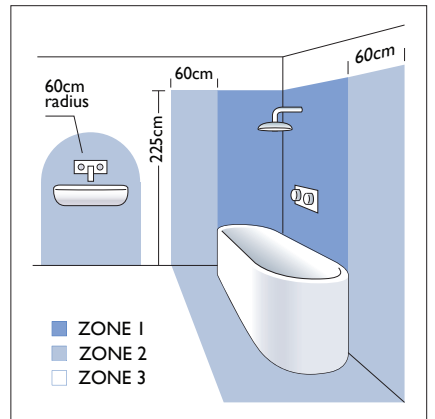

1 x 40w G9		1 x 28w incl.
---------------	--	------------------

Zones	2	3
-------	----------	----------

Astro Lighting Ltd.
G2 River Way, Harlow
CM20 2DP, Great Britain

T: +44 (0) 1279 427001
F: +44 (0) 1279 427002
sales@astrolighting.co.uk
www.astrolighting.co.uk