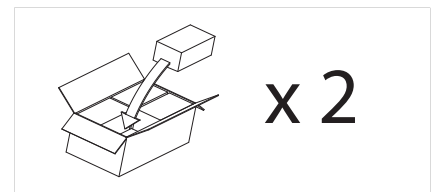

0548 Fuji Shaver

astro

2 x 14w T5		incl.
---------------	--	-------

81 lm/W

Zones	2	3
-------	----------	----------

NOTE:
If used with a motion detector, ensure a minimum of 20 minutes ON time.

Shaver socket can only be used with electric shavers and electric toothbrushes.