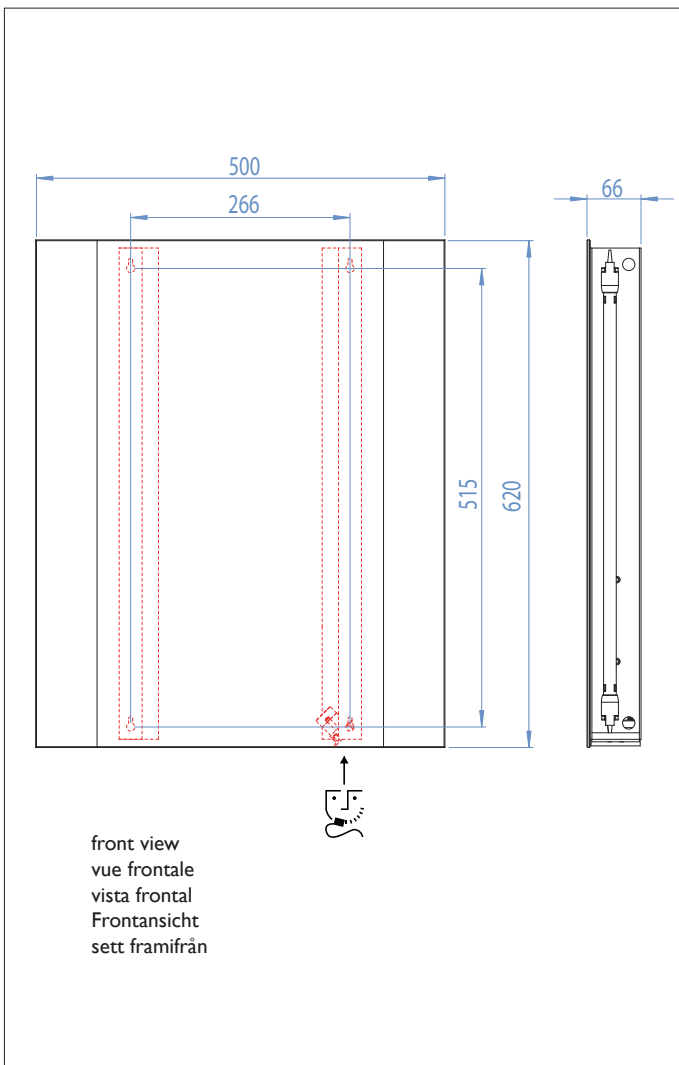

0548 Fuji Shaver

astro

2 x 14w T5		incl.
---------------	--	-------

81 lm/W

Zones	2	3
-------	----------	----------

NOTE:
If used with a motion detector, ensure a minimum of 20 minutes ON time.

Shaver socket can only be used with electric shavers and electric toothbrushes.