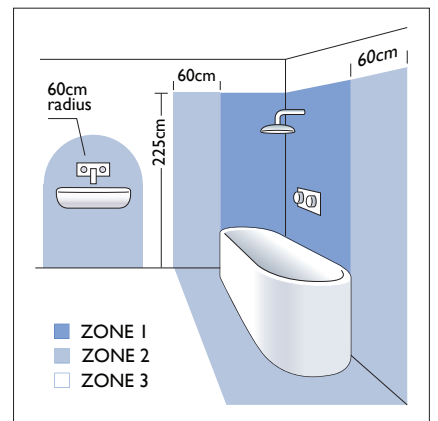

0548 Fuji Shaver

astro

2 x 14w T5		incl.
---------------	--	-------

81 lm/W

Zones	2	3
-------	----------	----------

NOTE:
If used with a motion detector, ensure a minimum of 20 minutes ON time.

Shaver socket can only be used with electric shavers and electric toothbrushes.