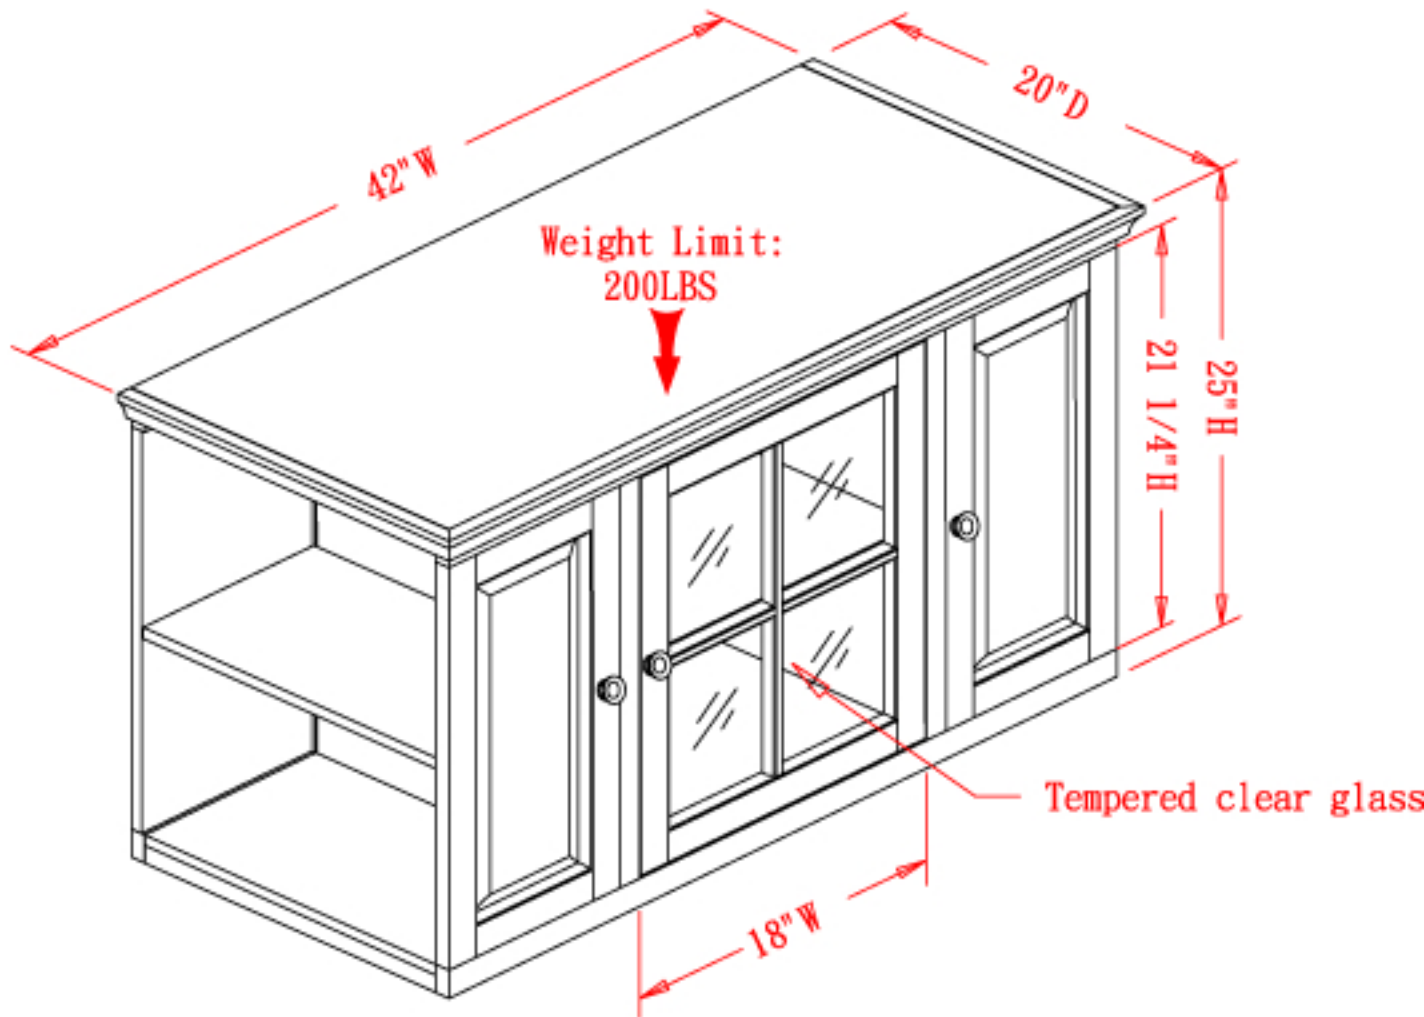

RILEY

Holiday

FURNITURE

Expand the possibilities...

Model# 83159

Description: Black Rub 42: TV Cart

**All measurements and weights are approximate and may be rounded.
Subject to change without notice.**