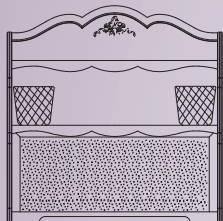

485-6200 Computer Desk Hutch w/ Baskets
46W x 14D x 47H