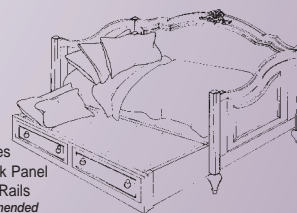

Complete Day Bed

82W x 42D x 49H
485-5401 Day Bed Sides
485-5402 Day Bed Back Panel
485-4900 76" Hook on Rails
Note: A Slat Roll is recommended
with a box spring.
Shown with Trundle/Storage drawer.

Crafted of poplar solids, select hardwood solids and select hardwood veneers. Synthetic materials are used on some items.