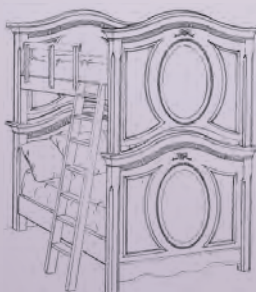

Complete Bunk Bed
82W x 68D x 78H

Components:
488-8110 Bunk Bed Bolt-on Rails (2 sets, high and low positions)
488-8120 Bunk Bed Ladder & Guard Rails
488-8130 Bunk Hdbd & Ftbd (2 sets)
888-4923 Twin Size Slat Rolls (2 sets required)
*Note: Bunk Bed can be configured as two twin size beds.

Also available:
488-8140 Bunk Bed Extension Kit (extends bottom bunk to full size)
*Note: #888-4924 Full Size Slat Roll required