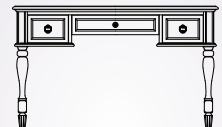

488-7400 Vanity
48W x 20D x 30H