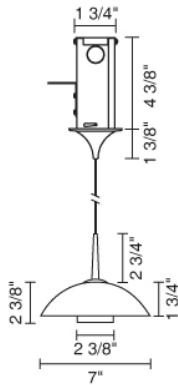

Job Name:

Contact:

Fixture Type:

Part Number:

JAS DOWN MP2

Description:

The Jas Down MP2 inner shade is made of cased glass made in cobalt amber. When illuminated, the inner glass gives the outer white glass a colorful glow. Pendant includes a 2" kiss mono-point canopy with integral 2" J-box and 75 Watt transformer. Standard cable length of 59" can be field-cut or specified when ordering. May be specified with 4" kiss mono-point canopy by adding /MP to the part number.