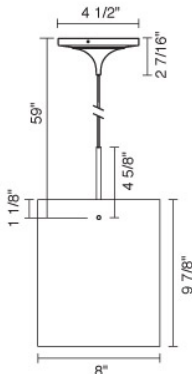

Job Name:

Contact:

Fixture Type:

Part Number:

REGAL 120

Description:

The Regal fixture features hand blown glass with a brush stroke like texture. The Regal 120 line voltage pendant includes a 4" kiss mono-point canopy. Standard cable length of 59 inches can be easily adjusted in field or specified when ordering. Offered with GU24 or Edison E26 Medium Base.

Part Numbers:

- 110870bz/MP** bronze, GU24, silver texture glass
- 110870bz/IN/MP** bronze, medium base, silver texture glass
- 110870mc/MP** matte chrome, GU24, silver texture glass
- 110870mc/IN/MP** matte chrome, medium base, silver texture glass
- 110871bz/MP** bronze, GU24, apricot texture glass
- 110871bz/IN/MP** bronze, medium base, apricot texture glass
- 110871mc/MP** matte chrome, GU24, apricot texture glass
- 110871mc/IN/MP** matte chrome, medium base, apricot texture glass
- 110872bz/MP** bronze, GU24, white texture glass
- 110872bz/IN/MP** bronze, medium base, white texture glass
- 110872mc/MP** matte chrome, GU24, white texture glass
- 110872mc/IN/MP** matte chrome, medium base, white texture glass
- 110873bz/MP** bronze, GU24, merlot texture glass
- 110873bz/IN/MP** bronze, medium base, merlot texture glass
- 110873mc/MP** matte chrome, GU24, merlot texture glass
- 110873mc/IN/MP** matte chrome, medium base, merlot texture glass
- 110874bz/MP** bronze, GU24, brown texture glass
- 110874bz/IN/MP** bronze, medium base, brown texture glass
- 110874mc/MP** matte chrome, GU24, brown texture glass
- 110874mc/IN/MP** matte chrome, medium base, brown texture glass

Technical Specs:

Energy Star

120VAC input

28W Maximum

GU24 socket

Energy Star Compliant

Suitable for dry locations only

Mount to 3" - 4" round J-box