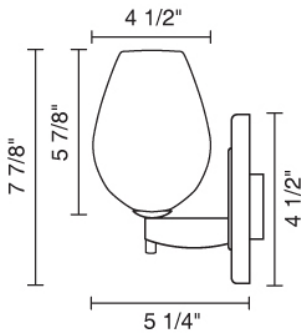

Job Name:

Contact:

Fixture Type:

Part Number:

BOLERO LED SCONCE

Description:

Bolero glass is a free-blown glass that receives its shape directly out of the furnace. This Artisan process, executed by only Master Glass Blowers, guarantees each piece is one of a kind. The Bolero wall sconce comes with a 3 Watt LED that may be mounted as an up-light or a down light. The metal canopy and stem is available in bronze, polished chrome, and matte chrome plating. 3 Watt LED and driver is included.