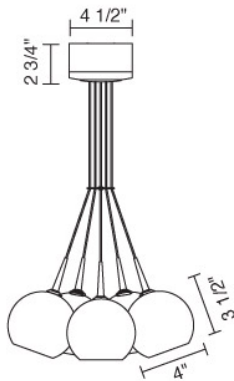

Job Name:

Contact:

Fixture Type:

Part Number:

BOBO BOUQUET

### Description:

The Bobo Bouquet is a suspended cluster of seven Bobo pendants. Canopy accommodates 150w transformer for seven 20w lamp sockets and excess of power cables for height adjustment. Standard cable length of 59" can not be field cut. Specify custom length when ordering.

### Part Numbers:

<b>300501bz/bl</b>	bronze, blue glass
<b>300501ch/bl</b>	chrome, blue glass
<b>300501mc/bl</b>	matte chrome, blue glass
<b>300501bz/rd</b>	bronze, red glass
<b>300501ch/rd</b>	chrome, red glass
<b>300501mc/rd</b>	matte chrome, red glass