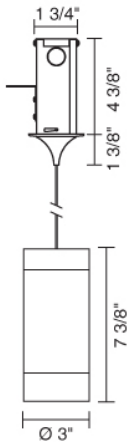

Job Name: \_\_\_\_\_

Contact: \_\_\_\_\_

Fixture Type: \_\_\_\_\_

Part Number: \_\_\_\_\_

SILVA LED DOWN MP2

**Description:**

Silva Down pendant comes with a matte white inner diffuser shade accompanied with a transparent outer glass for all colored Silva glass. Black and White Silva glass is not transparent and does not include a matte inner diffuser shade. The Silva 3 Watt LED Pendant fixture includes a 2" kiss mono-point canopy with 3 Watt LED and driver. Standard cable length of 59" can be adjusted in the field, or specified when ordering. May be specified with 4" kiss mono-point canopy by adding /MP to the part number.

**Part Numbers:**

- 222711bz/MP2** bronze, orange glass
- 222711ch/MP2** chrome, orange glass
- 222711mc/MP2** matte chrome, orange glass
- 222712bz/MP2** bronze, white glass
- 222712ch/MP2** chrome, white glass
- 222712mc/MP2** matte chrome, white glass
- 222713bz/MP2** bronze, smokey glass
- 222713ch/MP2** chrome, smokey glass
- 222713mc/MP2** matte chrome, smokey glass
- 222714bz/MP2** bronze, turquoise glass
- 222714ch/MP2** chrome, turquoise glass
- 222714mc/MP2** matte chrome, turquoise glass
- 222715bz/MP2** bronze, red glass
- 222715ch/MP2** chrome, red glass
- 222715mc/MP2** matte chrome, red glass
- 222716bz/MP2** bronze, black glass
- 222716ch/MP2** chrome, black glass
- 222716mc/MP2** matte chrome, black glass

**Technical Specs:**

100-240V AC, 50/60Hz input  
700mA DC constant current output  
6VA, 3W for 1 (3 Watt LED)  
3000K  
68 lpw

[see technical sheet](#)

Suitable for dry locations only

2 1/4" hole cutout  
Required material thickness 3/16" - 1 1/16"  
Not thru-wire rated  
Short circuit protection  
Overload protection  
Thermal protection