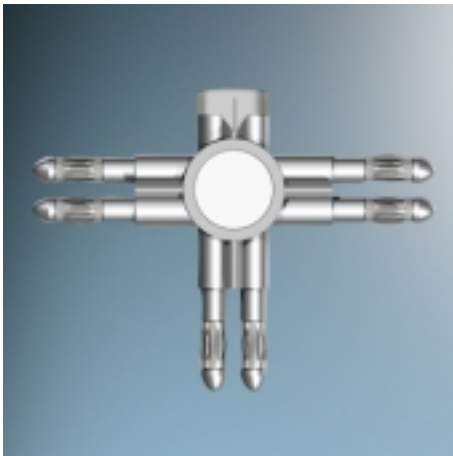

Job Name:

Contact:

Fixture Type:

Part Number:

V/A HORIZONTAL T-CONNECTOR

Description:

The V/A Horizontal T-Connector is a conductive T-Connector for V/A tracks, plugs into the ends of three track segments to create a continuously smooth track run along a vertical plane.

Part Numbers:

160414bz

bronze and black, T-Connector

160414ch

chrome and black, T-Connector

160414g

gold and black, T-Connector

160414mcgy

matte chrome, T-Connector

Technical Specs: