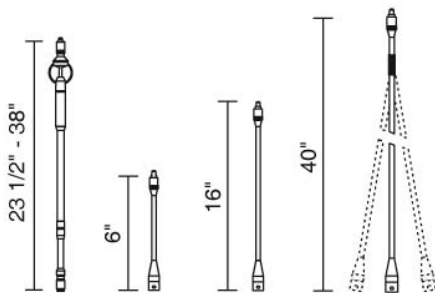

#### Description:

The Uni-light Extension rod for all Uni-Light fixtures available in a variety of lengths to increase drop from track or ceiling. Only the Extension Telescopic and Extension 100 are flexible.

#### Part Numbers:

<b>156257ch</b>	chrome, telescopic
<b>156257mc</b>	matte chrome, telescopic
<b>156252bz</b>	bronze, rigid, 6"
<b>156252ch</b>	chrome, rigid, 6"
<b>156252mc</b>	matte chrome, rigid, 6"
<b>156254bz</b>	bronze, rigid, 16"
<b>156254ch</b>	chrome, rigid, 16"
<b>156254mc</b>	matte chrome, rigid, 16"
<b>156258ch</b>	chrome, flexible, 40"
<b>156258mc</b>	matte chrome, flexible, 40"