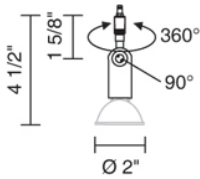

Suitable for dry location only

Dimmable

*Not compatible with GE MR16 lamps

*With bronze finish use Reflekto lamp only and if using an accessory use on