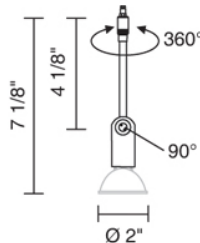

Job Name:

Contact:

Fixture Type:

Part Number:

CLAREO SPOT

**Description:**

The Clareo Spot has swivel action, an a rotation of 360°. Uni-plug design allows fixture to be mounted on any lighting system or ceiling canopy through the use of an appropriate adaptor, not included.

**Part Numbers:**

<b>220671bz</b>	bronze, 1 5/8"
<b>220671ch</b>	chrome, 1 5/8"
<b>220671mc</b>	matte chrome, 1 5/8"
<b>220672bz</b>	bronze, 4 1/8"
<b>220672ch</b>	chrome, 4 1/8"
<b>220672mc</b>	matte chrome, 4 1/8"

**Technical Specs:**

12V AC/DC input  
50VA, 50W for 1 (maximum 50 watt lamp)  
GU5.3 socket (for MR16)\*

Suitable for dry location only

Dimmable

\*Not compatible with GE MR16 lamps

\*With bronze finish use Reflekto lamp only and if using an accessory use on