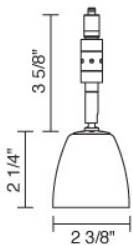

Job Name:

Contact:

Fixture Type:

Part Number:

MINI PIRA LED SPOT

### Description: Available soon

The Uni-Plug Mini Pira LED Spot is a directional spotlight with matte colored glass. 3 Watt LED fixture has swivel action and a 360° rotation. As with all of Bruck's Uni-Plug fixtures, the twist and lock mechanism enables it to rotate continuously through 360°. Bruck's Uni-Plug design allows this fixture to be mounted on any of our track lighting systems or ceiling canopies through the use of an appropriate adaptor, not included.

### Part Numbers:

<b>137345bz</b>	bronze, white glass
<b>137345ch</b>	chrome, white glass
<b>137345mc</b>	matte chrome, white glass
<b>137346bz</b>	bronze, blue glass
<b>137346ch</b>	chrome, blue glass
<b>137346mc</b>	matte chrome, blue glass
<b>137347bz</b>	bronze, amber glass
<b>137347ch</b>	chrome, amber glass
<b>137347mc</b>	matte chrome, amber glass