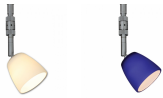

Job Name:

Contact:

Fixture Type:

Part Number:

MINI PIRA LED SPOT

### Description: Available soon

The Uni-Plug Mini Pira LED Spot is a directional spotlight with matte colored glass. 3 Watt LED fixture has swivel action and a 360° rotation. As with all of Bruck's Uni-Plug fixtures, the twist and lock mechanism enables it to rotate continuously through 360°. Bruck's Uni-Plug design allows this fixture to be mounted on any of our track lighting systems or ceiling canopies through the use of an appropriate adaptor, not included.

### Part Numbers:

<b>137345bz</b>	bronze, white glass
<b>137345ch</b>	chrome, white glass
<b>137345mc</b>	matte chrome, white glass
<b>137346bz</b>	bronze, blue glass
<b>137346ch</b>	chrome, blue glass
<b>137346mc</b>	matte chrome, blue glass
<b>137347bz</b>	bronze, amber glass
<b>137347ch</b>	chrome, amber glass
<b>137347mc</b>	matte chrome, amber glass