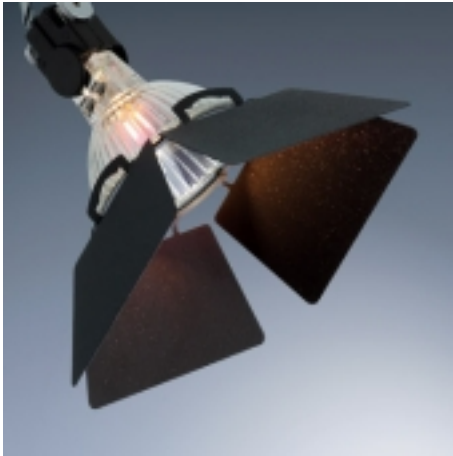

Job Name:

Contact:

Fixture Type:

Part Number:

4 SIDED BARN DOORS

Description:

Four sided glare shield for MR16 lamps.

Part Numbers:

900101blk

glare shield, black

900101mc

glare shield, titan silver

Technical Specs: