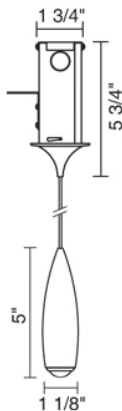

Job Name:

Contact:

Fixture Type:

Part Number:

HAVANA LED DOWN MP2

Description:

The Havana 3 Watt LED Pendant fixture includes a 2" kiss mono-point canopy with 3 Watt LED and driver. Standard cable length of 59" can be adjusted in the field, or specified when ordering. May be specified with 4" kiss mono-point canopy by adding /MP to the part number.

Part Numbers:

135721al/MP2

brushed aluminum, white, 60° lens

135721ch/MP2

chrome, white, 60° lens

135721al-1/MP2

brushed aluminum, warm white, 60° lens

135721ch-1/MP2

chrome, warm white, 60° lens

Technical Specs:

100-240V AC, 50/60Hz input

700mA DC constant current output

6VA, 3W for 1 (3 Watt LED)

White source of 110 lumens

Warm White source of 96 lumens

Suitable for dry locations only

2 1/4" hole cutout

Required material thickness 3/16" - 1 1/16"

Not thru-wire rated

Short circuit protection

Overload protection

Thermal protection

Warranty:

All 3 Watt LED fixtures are warranted to be free from defects in material and workmanship for three (3) years from date of delivery.