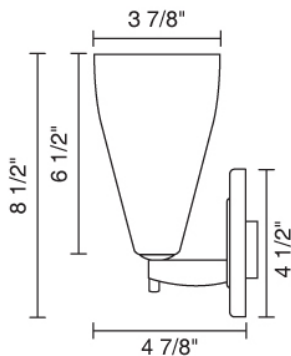

Job Name:

Contact:

Fixture Type:

Part Number:

ZARA LED SCONCE

Description:

The Zara wall sconce comes with a 3 Watt LED that may be mounted as an up-light or a down light. The metal canopy and stem is available in bronze, polished chrome, and matte chrome plating. 3 Watt LED and driver is included.