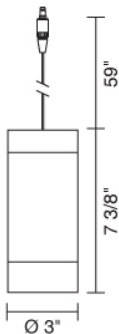

Job Name:

Contact:

Fixture Type:

Part Number:

SILVA DOWN

Description:

Silva Down pendant comes with a matte white inner diffuser shade accompanied with a transparent outer glass for all colored Silva glass. Black and White Silva glass is not transparent and does not include a matte inner diffuser shade. Uni-plug design allows Silva Down pendant to be mounted on any lighting system or ceiling canopy through the use of an appropriate adaptor, not included. Standard cable length of 59" can be field-cut or specified when ordering. May be specified with Kiss canopy by adding /MP to part number or /MP2 for 2" version.

Part Numbers:

220711bz	bronze, orange glass
220711ch	chrome, orange glass
220711mc	matte chrome, orange glass
220712bz	bronze, white glass
220712ch	chrome, white glass
220712mc	matte chrome, white glass
220713bz	bronze, smoky glass
220713ch	chrome, smoky glass
220713mc	matte chrome, smoky glass
220714bz	bronze, turquoise glass
220714ch	chrome, turquoise glass
220714mc	matte chrome, turquoise glass
220715bz	bronze, red glass
220715ch	chrome, red glass
220715mc	matte chrome, red glass
220716bz	bronze, black glass
220716ch	chrome, black glass
220716mc	matte chrome, black glass