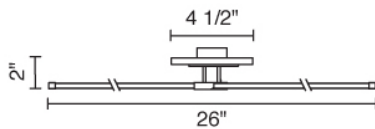

Job Name:

Contact:

Fixture Type:

Part Number:

V/A KIT 75

Description:

The V/A Kit 75 utilizes Bruck's versatile 26" V/A track system. This is available in bronze, chrome, and matte chrome plating.

Part Numbers:

360075bz	bronze
360075ch	chrome
360075mc	matte chrome

Technical Specs:

120V AC, 50/60Hz input
11.7V AC output
70VA, 69W for 2 (maximum 35 Watt lamp)
60VA, 59W for 3 (maximum 20 Watt lamp)
Suitable for dry locations only
Mount to 3 1/2" - 4" round J-box
Short circuit protection
Overload protection
Thermal protection
Dimmable
Suggest 3 fixtures 20W per fixture max.
Not recommended for pendants
Not compatible with LED fixtures