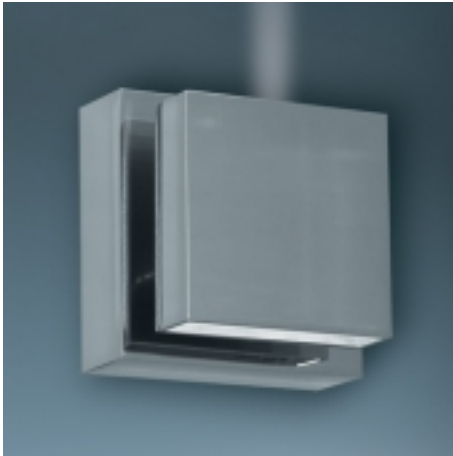

Job Name:

Contact:

Fixture Type:

Part Number:

SCOBO SCONCE II

Description:

The Scobo Sconce II is a down light with a micro up light that mounts over a wall or standard J-Box as a square or a diamond shape. The top cube swivels a complete 360° to allow light to reflect at various angles. The Scobo comes with an electronic transformer and is available in polished chrome, and matte chrome plated finish.

Part Numbers:

100690ch chrome
100690mc matte chrome

Technical Specs:

120V AC, 50/60Hz input
11.7V AC output
50VA, 49W for 1(maximum 50 Watt lamp)
GY6.35 socket
ADA compliant
Suitable for dry locations only
Mount to 3 1/2" - 4" round J-box
Short circuit protection
Overload protection
Thermal protection
Dimmable