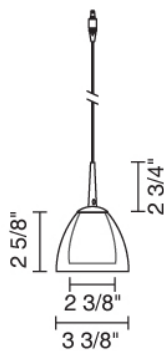

Description:

The Rainbow I Down pendant with two glass shades, inner cased glass is frosted white. Outer glass is clear with a dichroic coating or with colored glass. The dichroic coated glass has a liquid mercury-like finish when off but when lit will show a fusion of dichroic colors. Uni-plug design allows the Rainbow I Down pendant to be mounted on any lighting system or ceiling canopy through the use of an appropriate adaptor, not included. Standard cable length of 59" can be field-cut or specified when ordering. May be specified with Kiss canopy by adding /MP to part number or /MP2 for 2" version.

Part Numbers:

- | | |
|-----------------|--------------------------------------|
| 220721bz | bronze, orange glass |
| 220721ch | chrome, orange glass |
| 220721mc | matte chrome, orange glass |
| 220722bz | bronze, smoky glass |
| 220722ch | chrome, smoky glass |
| 220722mc | matte chrome, smoky glass |
| 220723bz | bronze, turquoise glass |
| 220723ch | chrome, turquoise glass |
| 220723mc | matte chrome, turquoise glass |
| 220724bz | bronze, red glass |
| 220724ch | chrome, red glass |
| 220724mc | matte chrome, red glass |
| 220913bz | bronze, dichroic rainbow glass |
| 220913ch | chrome, dichroic rainbow glass |
| 220913mc | matte chrome, dichroic rainbow glass |
| 220918bz | bronze, dichroic sunrise glass |
| 220918ch | chrome, dichroic sunrise glass |
| 220918mc | matte chrome, dichroic sunrise glass |