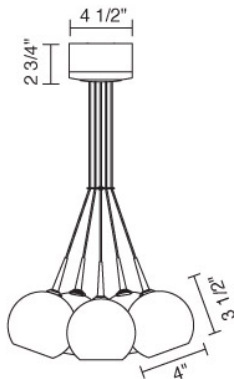

Job Name:

Contact:

Fixture Type:

Part Number:

BOBO LED BOUQUET

Description:

The Bobo LED Bouquet is a suspended cluster of seven pieces of Bobo glass. Canopy accommodates LED driver for seven 3W LEDs and excess of power cables for height adjustment. Standard cable length of 59" can not be field cut. Specify custom length when ordering.

Part Numbers:

137501bz/bl	bronze, blue glass
137501ch/bl	chrome, blue glass
137501mc/bl	matte chrome, blue glass
137501bz/rd	bronze, red glass
137501ch/rd	chrome, red glass
137501mc/rd	matte chrome, red glass

Technical Specs:

100-277V AC, 50/60Hz input
700mA DC constant current output
17VA, 16W for 7 (3 watt LEDs)
3000K
68 lpw

[see technical sheet](#)

Suitable for dry locations only
Mount to 3" - 4" round J-box
Short circuit protection
Overload protection
Over-voltage protection
Thermal protection