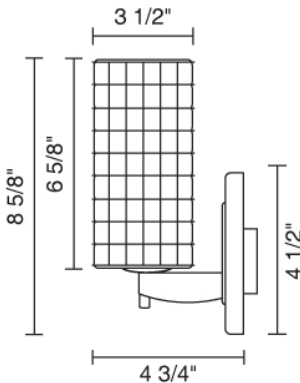

Suitable for dry locations only

Mount to 3 1/2" - 4" round J-box

Short circuit protection

Overload protection

Thermal protection

Warranty:

All 3 Watt LED fixtures are warranted to be free from defects in material and workmanship for three (3) years from date of delivery.

For full warranty details, please see our terms and conditions

[here](#)