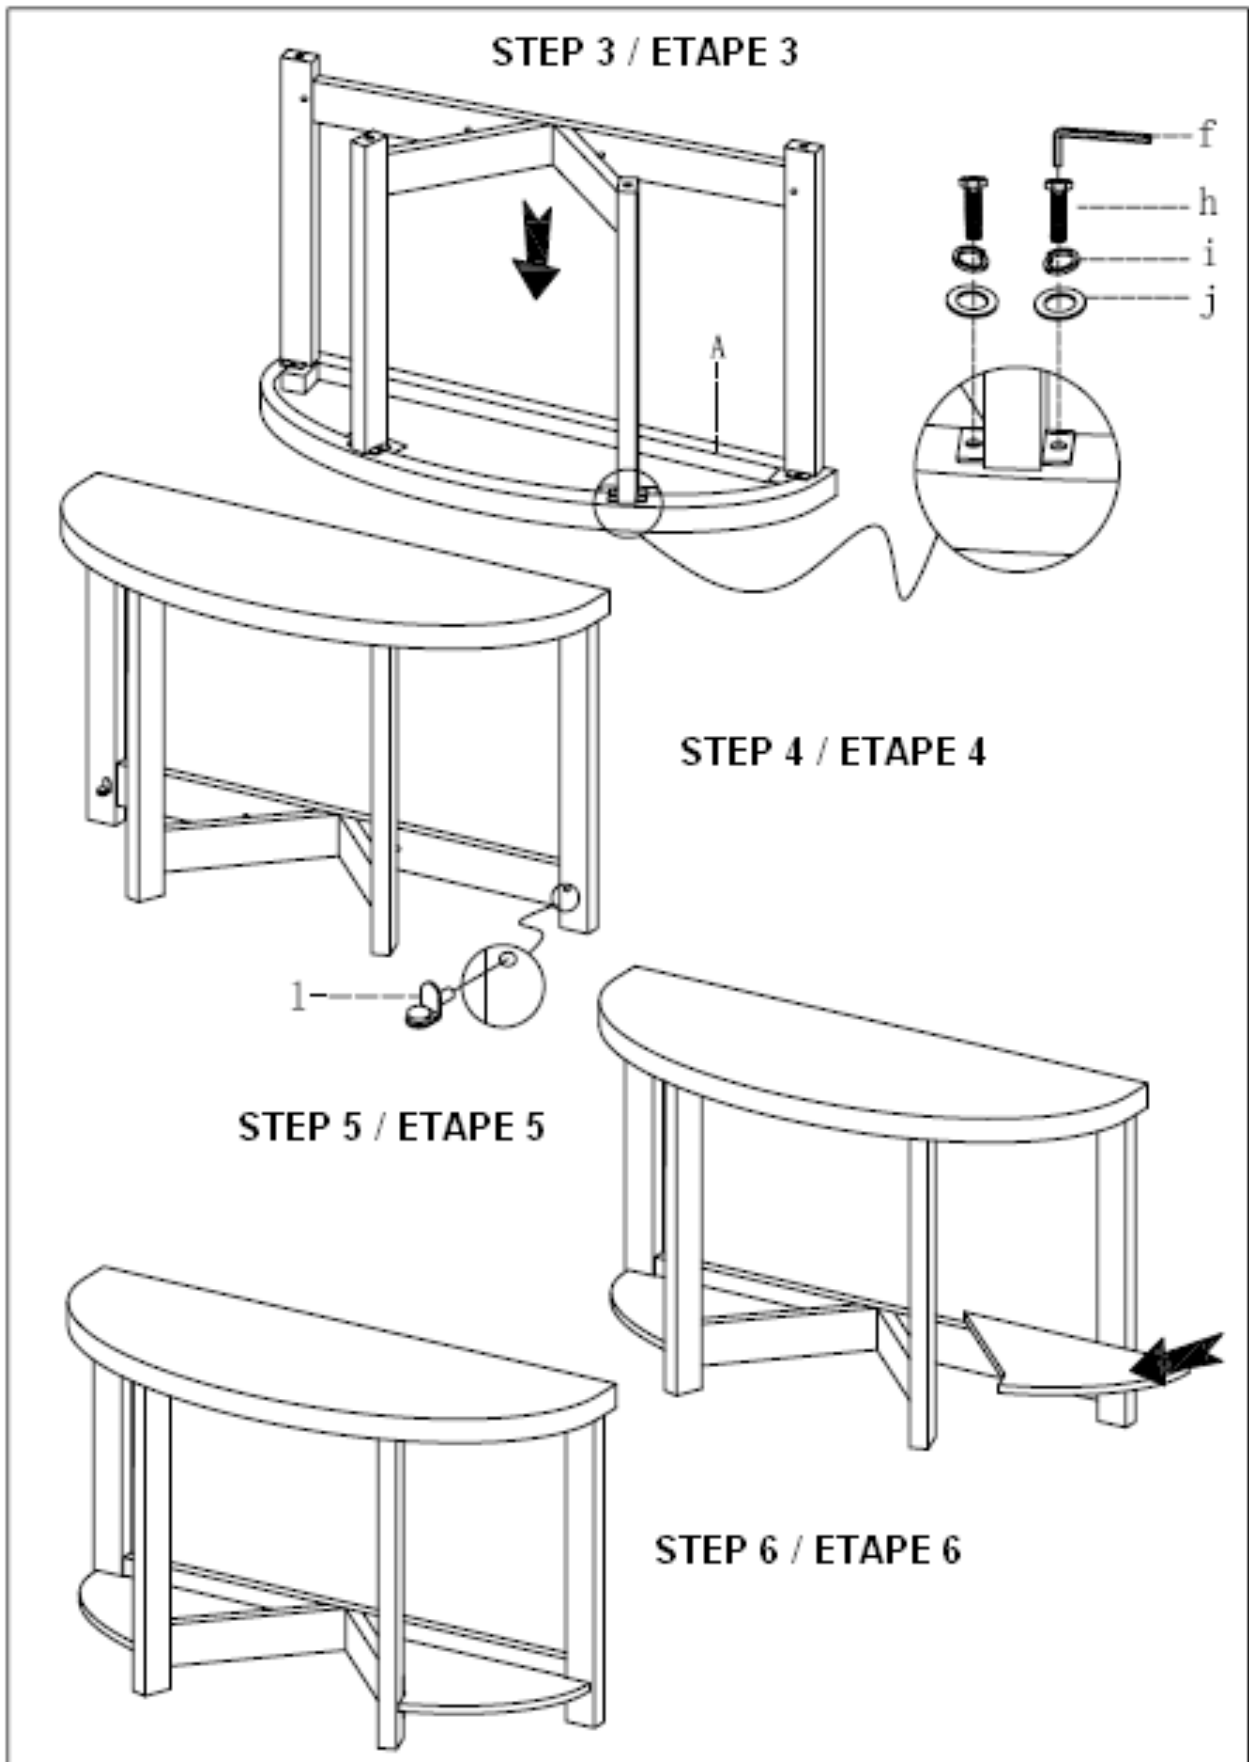

**3292-05**  
**SOFA TABLE / TABLE CANAPE**

**HAVE A QUESTION? GIVE US A CALL. 1-800-363-0219      VOUS AVEZ UNE QUESTION? APPELEZ-NOUS AU 1-800-363-0219**

Thank you for purchasing this product from Mazin Furniture. Please take the time to read and follow the instructions below. Check that you have all parts and hardware before assembly. Parts apparently missing are often found in the packing materials. If you do not have all the parts listed, call us and they will be sent to you immediately. Should parts be damaged during transportation, give us a call and we will replace the damaged part as soon as possible.

NO	HARDWARE LIST / LISTE DE QUINCAILLERIE		QTY	NO	PARTS LIST / LISTE DE PIÈCES		QTY
a		Allen Wrench / Clé Allen (4 mm)	1	A		Table Top Dessus de Table	1
b		Bolt / Boulon (1/4 x 7/8")	8				
c		Bolt / Boulon (1/4")	8	B		Leg / Pied	2
d		Lock Washer / Rondelle D'arrêt (1/4")	8				
e		Metal Plate / Plaque en métal	2				
f		Allen Wrench / Clé Allen (5 mm)	1	B1		Leg / Pied	2
g		Bolt / Boulon (5/16 x 7/8")	4				
h		Bolt / Boulon (5/16 x 7/8")	8	C		Rack / Etagere	1
i		Lock Washer / Rondelle D'arrêt (5/16")	8				
j		Washer / Rondelle (5/16")	8				
k		Metal Plate / Plaque en métal	4	D		Wooden Shelf / Tablette en bois	2
l		Shelf Support / Support de tablette	8				
m		Metal Plate / Plaque en métal	2				

# 3292-05 SOFA TABLE / TABLE CANAPE

NO	OTTOMAN HARDWARE OTTOMAN - LISTE DE QUINCAILLERIE		QTY
A		Allen Wrench (5 mm) Clé Allen (5 mm)	1
B		Bolt (5/16 x 2'') Boulon (5/16 x 2'')	6
C		Lock Washer (5/16'') Rondelle D'arrêt (5/16'')	6
D		Washer (5/16'') Rondelle (5/16'')	6
E		Screw / Vis	4

NO	OTTOMAN PARTS OTTOMAN - LISTE DE PIÈCES		QTY
a		Cushion / Coussin	1
b		Seat Frame Cadre du Siege	1
b		Bottom Frame Cadre Inférieur	1
c		Trapezoidal Leg Pied Trapézoïdale	1
d		Rectangular Leg Pied Rectangula	2