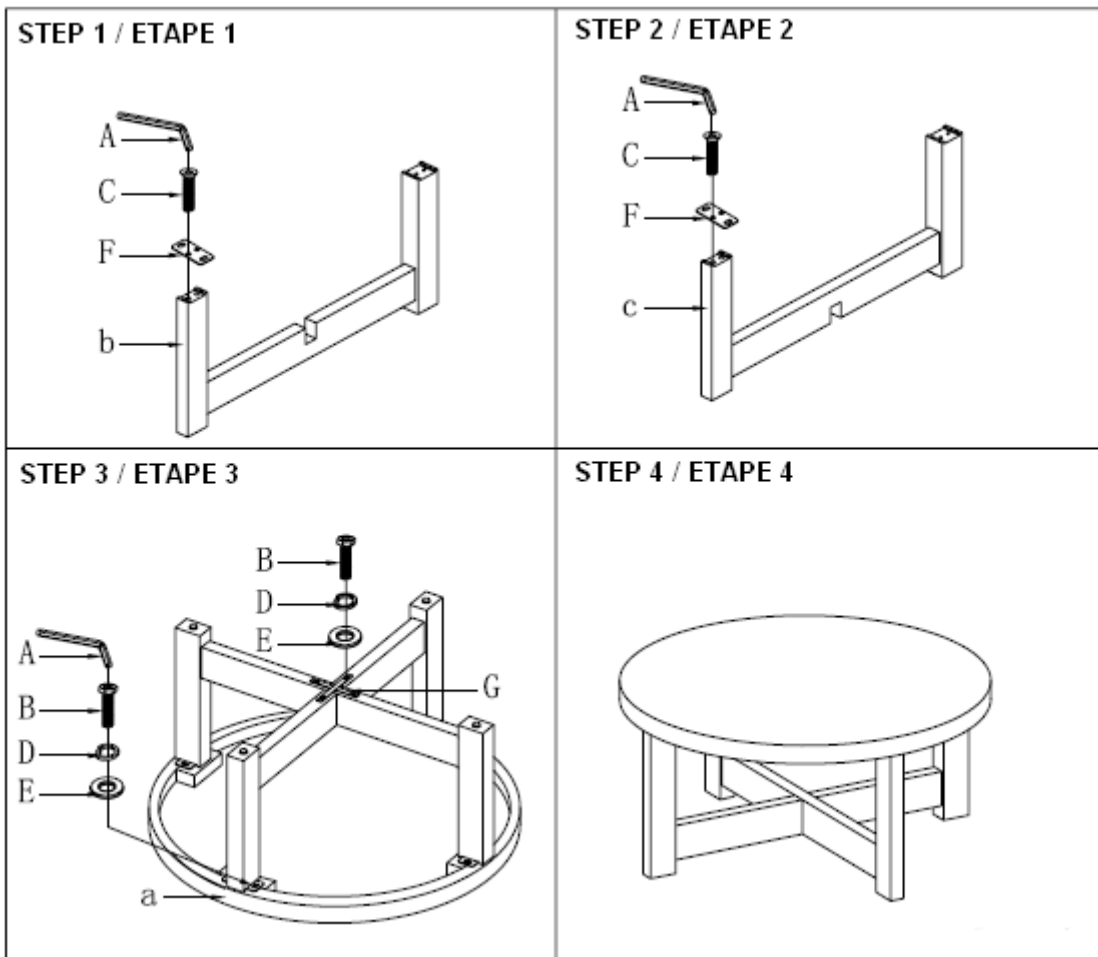

3292-01 COFFEE TABLE WITH 4 OTTOMAN TABLE À CAFÉ AVEC 4 OTTOMAN

HAVE A QUESTION? GIVE US A CALL. 1-800-363-0219

VOUS AVEZ UNE QUESTION? APPELEZ-NOUS AU 1-800-363-0219

Thank you for purchasing this product from Mazin Furniture. Please take the time to read and follow the instructions below. Check that you have all parts and hardware before assembly. Parts apparently missing are often found in the packing materials. If you do not have all the parts listed, call us and they will be sent to you immediately. Should parts be damaged during transportation, give us a call and we will replace the damaged part as soon as possible.

NO	HARDWARE LIST TABOURET – LISTE DE QUINCAILLERIE		QTY
A		Allen Wrench (5 mm) Clé Allen (5 mm)	1
B		Bolt (5/16 x 7/8") Boulon (5/16 x 7/8")	12
C		Bolt (5/16 x 7/8") Boulon (5/16 x 7/8")	4
D		Lock Washer (5/16") Rondelle D'arrêt (5/16")	12
E		Washer (5/16") Rondelle (5/16")	12
F		Metal Plate Plaque en métal	4
G		Metal Plate Plaque en métal	1

NO	PARTS LIST TABOURET – LISTE DE PIÈCES		QTY
a		Table Top Dessus de Table	1
b		Lower Leg Pied Inférieur	1
c		Upper Leg Pied Supérieur	1

3292-01
COFFEE TABLE WITH 4 OTTOMAN
TABLE À CAFÉ AVEC 4 OTTOMAN

NO	OTTOMAN HARDWARE OTTOMAN - LISTE DE QUINCAILLERIE		QTY
A		Allen Wrench (5 mm) Clé Allen (5 mm)	1
B		Bolt (5/16 x 2") Boulon (5/16 x 2")	24
C		Lock Washer (5/16") Rondelle D'arrêt (5/16")	24
D		Washer (5/16") Rondelle (5/16")	24
E		Screw / Vis	16

NO	OTTOMAN PARTS OTTOMAN - LISTE DE PIÈCES		QTY
a		Cushion / Coussin	4
b		Seat Frame Cadre du Siege	4
b		Bottom Frame Cadre Inférieur	4
c		Trapezoidal Leg Pied Trapézoïdale	4
d		Rectangular Leg Pied Rectangula	8